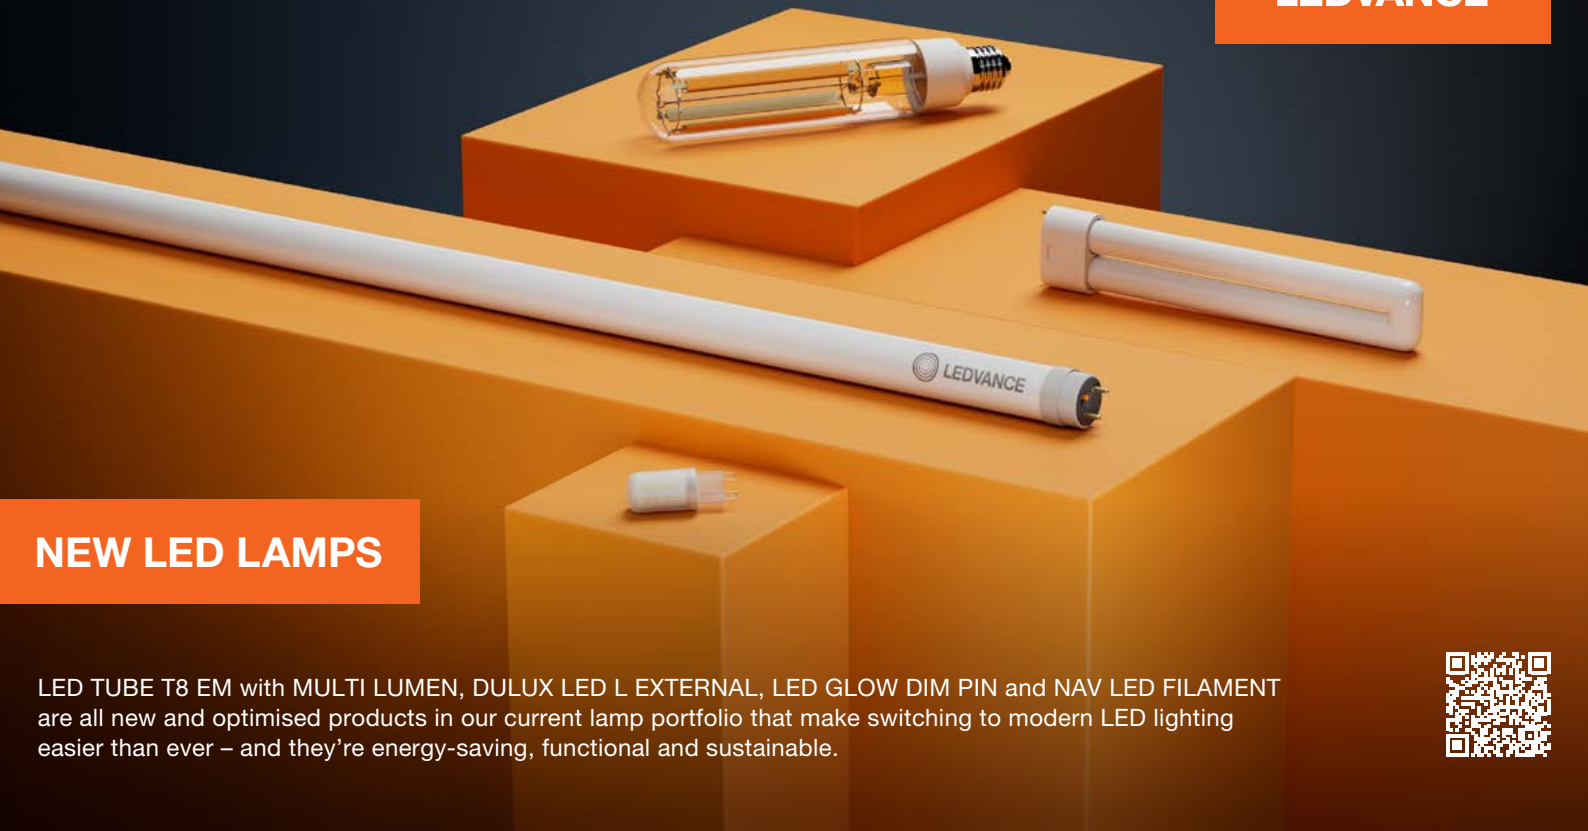

LEDVANCE.COM

HIGH PERFORMANCE

POWERED THROUGH EFFICIENT
AND PROVEN LIGHT QUALITY

LEDVANCE

NEW LED LAMPS

LED TUBE T8 EM with MULTI LUMEN, DULUX LED L EXTERNAL, LED GLOW DIM PIN and NAV LED FILAMENT are all new and optimised products in our current lamp portfolio that make switching to modern LED lighting easier than ever – and they're energy-saving, functional and sustainable.