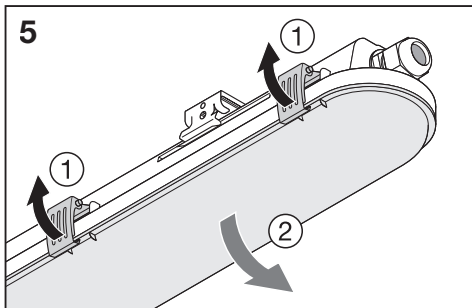

DAMP PROOF HE THROUGHWIRING