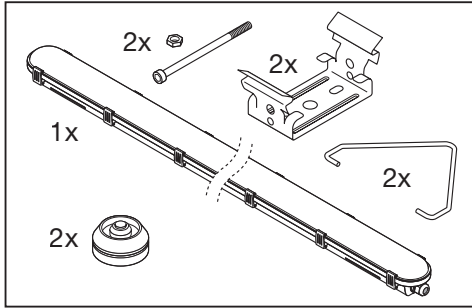

DAMP PROOF HE THROUGHWIRING