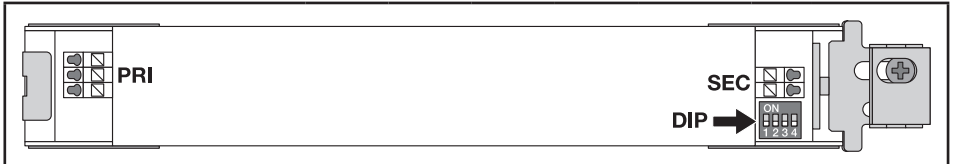

	EAN	K	IP	IK	∇	R _a	⊖ (°C)	PF	👤
DP HE 5TH 1200 P 29W ML 840 IP65	4099854480621	4000	65	08	120°	> 80	-25...+40	> 0.9	1.60 kg
DP HE 5TH 1200 P 29W ML 865 IP65	4099854480645	6500	65	08	120°	> 80	-25...+40	> 0.9	1.60 kg
DP HE 5TH 1500 P 40W ML 840 IP65	4099854407031	4000	65	08	120°	> 80	-25...+40	> 0.9	1.85 kg
DP HE 5TH 1500 P 40W ML 865 IP65	4099854407055	6500	65	08	120°	> 80	-25...+40	> 0.9	1.85 kg
DP HE 5TH 1500 P 73W ML 840 IP65	4099854480669	4000	65	08	120°	> 80	-25...+40	> 0.9	1.90 kg
DP HE 5TH 1500 P 73W ML 865 IP65	4099854480720	6500	65	08	120°	> 80	-25...+40	> 0.9	1.90 kg

DAMP PROOF HE THROUGHWIRING

DAMP PROOF HE THROUGHWIRING

*

DIP PIN 2 ON PIN 1 1 2 3 4 PIN 3 PIN 4	PIN 1	PIN 2	PIN 3	PIN 4	W	lm	lm/W	PRI I_{in} [mA]	SEC I_{out} [mA]
	ON OFF 1	ON OFF 2	ON OFF 3	ON OFF 4					
DP HE 5TH 1200 P 29W ML 840 IP65 DP HE 5TH 1200 P 29W ML 865 IP65	OFF	OFF	OFF	OFF	14.0	2260	161	65	100
	OFF	OFF	OFF	ON	17.3	2810	162	80	125
	OFF	OFF	ON	OFF	21.4	3460	162	90	150
	OFF	OFF	ON	ON	24.0	3900	163	105	175
	OFF	ON	OFF	OFF	28.3	4640	164	125	200
DP HE 5TH 1500 P 40W ML 840 IP65 DP HE 5TH 1500 P 40W ML 865 IP65	OFF	OFF	OFF	OFF	16.0	2590	162	75	100
	OFF	OFF	OFF	ON	20.0	3240	162	90	125
	OFF	OFF	ON	OFF	23.4	3810	163	105	150
	OFF	OFF	ON	ON	26.9	4360	162	120	175
	OFF	ON	OFF	OFF	31.1	5070	163	140	200
	OFF	ON	OFF	ON	35.0	5700	163	160	225
	OFF	ON	ON	OFF	39.3	6400	163	175	250
DP HE 5TH 1500 P 73W ML 840 IP65 DP HE 5TH 1500 P 73W ML 865 IP65	OFF	OFF	OFF	OFF	47.6	7780	163	215	300
	OFF	OFF	OFF	ON	55.2	9010	163	250	350
	OFF	OFF	ON	OFF	63.3	10300	163	280	400
	OFF	OFF	ON	ON	72.2	11680	162	325	450