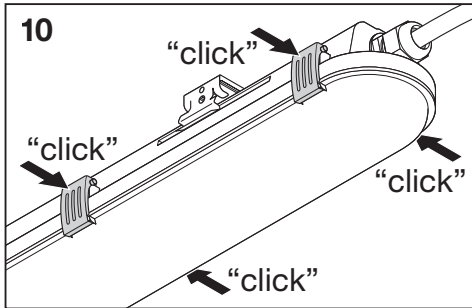

DAMP PROOF HE THROUGHWIRING