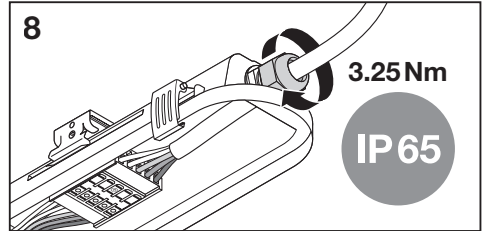

DAMP PROOF HE THROUGHWIRING