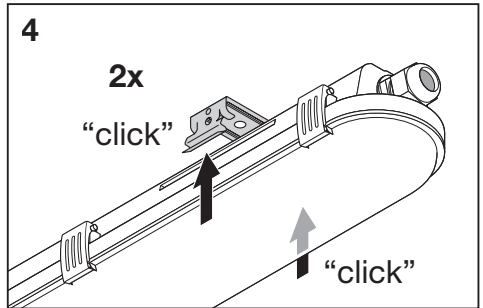

DAMP PROOF HE THROUGHWIRING