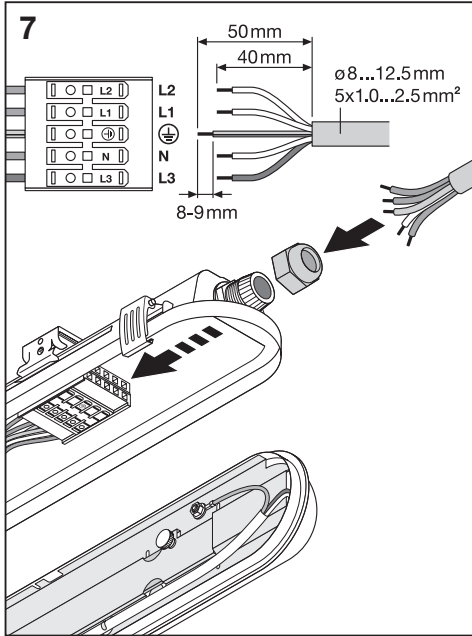

DAMP PROOF HE THROUGHWIRING