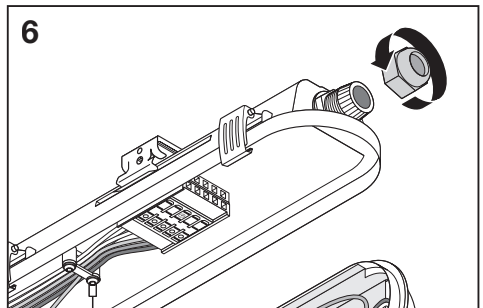

DAMP PROOF HE THROUGHWIRING