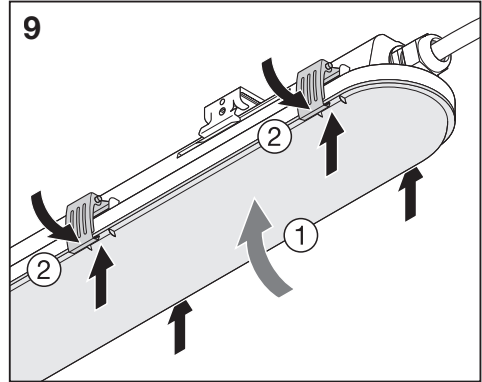

DAMP PROOF HE THROUGHWIRING