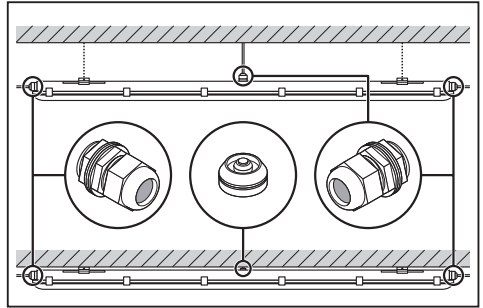

DAMP PROOF HE THROUGHWIRING