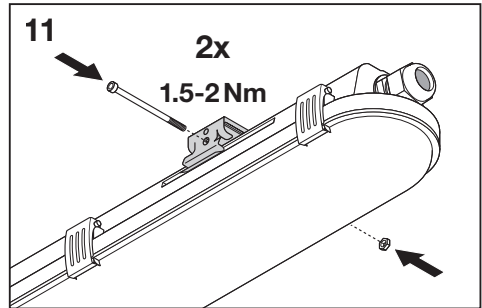

DAMP PROOF HE THROUGHWIRING