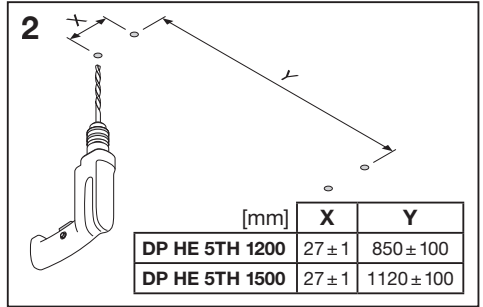

DAMP PROOF HE THROUGHWIRING