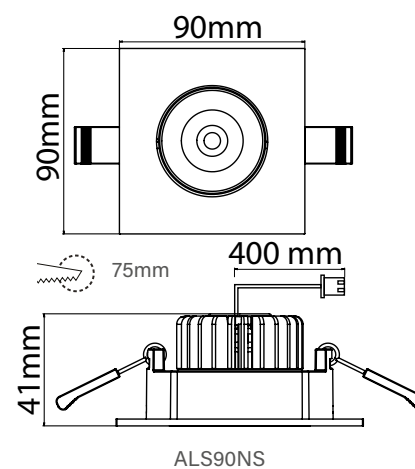

### Structure

- Body and cooling element: aluminium
- Colour: white
- Separate driver included
- Models:
  - Adjustable models, connected load 4W, luminaire luminous flux, see table  
beam angle 20°, adjustable 30°
  - Non adjustable models, connected load 9W, luminaire luminous flux, see table  
beam angle 60°, dimmable (see mounting)  
4000 K and 3000 K, Ra > 80, power factor 0,96  
Ambient temperature - 20 °C - + 30 °C  
LED luminaire lifespan 30 000 h (L70), T<sub>a</sub>=25 °C
- Non adjustable models (9W) Triac dimmable, check suitable dimmers [www.legrand.fi](http://www.legrand.fi)

### Mounting

- -o- 2x1,5 mm<sup>2</sup>, a separate junction box is included in the delivery
- Thickness of the ceiling plate 1-20 mm

E number	Type	Product name	Kg	ø Recess hole	Luminous flux	Dimming
<b>Adjustable round</b>						
41 180 02	ALS90NR	ALS90NR 4W/840 LED WH	0,3	75 mm	340 lm	
41 180 03	ALS90NR/3K	ALS90NR/3K 4W/830 LED WH	0,3	75 mm	320 lm	
<b>Adjustable square</b>						
41 180 04	ALS90NS	ALS90NS 4W/840 LED WH	0,3	75 mm	340 lm	
41 180 05	ALS90NS/3K	ALS90NS/3K 4W/830 LED WH	0,3	75 mm	320 lm	
<b>Non adjustable round</b>						
41 180 06	ALS90WRD	ALS90WRD 9W/840 LED WH	0,5	70 mm	740 lm	Triac
41 180 07	ALS90WRD/3K	ALS90WRD/3K 9W/830 LED WH	0,5	70 mm	670 lm	Triac
<b>Non adjustable square</b>						
41 180 00	ALS85WSD	ALS85WSD 9W/840 LED WH	0,5	70 mm	740 lm	Triac
41 180 01	ALS85WSD/3K	ALS85WSD/3K 9W/830 LED WH	0,5	70 mm	670 lm	Triac