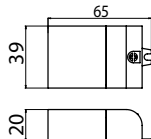

### Structure

- Body and cooling element: aluminium
- Colour: white
- Separate driver included
- Models:
  - Adjustable models, connected load 4W, luminaire luminous flux, see table  
beam angle 20°, adjustable 30°
  - Non adjustable models, connected load 9W, luminaire luminous flux, see table  
beam angle 60°, dimmable (see mounting)  
4000 K and 3000 K, Ra > 80, power factor 0,96  
Ambient temperature - 20 °C - + 30 °C  
LED luminaire lifespan 30 000 h (L70), T<sub>a</sub>=25 °C
- Non adjustable models (9W) Triac dimmable, check suitable dimmers [www.legrand.fi](http://www.legrand.fi)

### Mounting

- -o- 2x1,5 mm<sup>2</sup>, a separate junction box is included in the delivery
- Thickness of the ceiling plate 1-20 mm

E number	Type	Product name	Kg	ø Recess hole	Luminous flux	Dimming
<b>Adjustable round</b>						
41 180 02	ALS90NR	ALS90NR 4W/840 LED WH	0,3	75 mm	340 lm	
41 180 03	ALS90NR/3K	ALS90NR/3K 4W/830 LED WH	0,3	75 mm	320 lm	
<b>Adjustable square</b>						
41 180 04	ALS90NS	ALS90NS 4W/840 LED WH	0,3	75 mm	340 lm	
41 180 05	ALS90NS/3K	ALS90NS/3K 4W/830 LED WH	0,3	75 mm	320 lm	
<b>Non adjustable round</b>						
41 180 06	ALS90WRD	ALS90WRD 9W/840 LED WH	0,5	70 mm	740 lm	Triac
41 180 07	ALS90WRD/3K	ALS90WRD/3K 9W/830 LED WH	0,5	70 mm	670 lm	Triac
<b>Non adjustable square</b>						
41 180 00	ALS85WSD	ALS85WSD 9W/840 LED WH	0,5	70 mm	740 lm	Triac
41 180 01	ALS85WSD/3K	ALS85WSD/3K 9W/830 LED WH	0,5	70 mm	670 lm	Triac