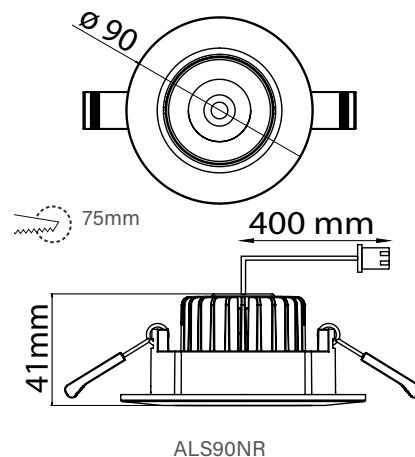

### Structure

- Body and cooling element: aluminium
- Colour: white
- Separate driver included
- Models:
  - Adjustable models, connected load 4W, luminaire luminous flux, see table  
beam angle 20°, adjustable 30°
  - Non adjustable models, connected load 9W, luminaire luminous flux, see table  
beam angle 60°, dimmable (see mounting)  
4000 K and 3000 K, Ra > 80, power factor 0,96  
Ambient temperature - 20 °C - + 30 °C  
LED luminaire lifespan 30 000 h (L70), T<sub>a</sub>=25 °C
- Non adjustable models (9W) Triac dimmable, check suitable dimmers [www.legrand.fi](http://www.legrand.fi)

### Mounting

- -o- 2x1,5 mm<sup>2</sup>, a separate junction box is included in the delivery
- Thickness of the ceiling plate 1-20 mm

E number	Type	Product name	Kg	ø Recess hole	Luminous flux	Dimming
<b>Adjustable round</b>						
41 180 02	ALS90NR	ALS90NR 4W/840 LED WH	0,3	75 mm	340 lm	
41 180 03	ALS90NR/3K	ALS90NR/3K 4W/830 LED WH	0,3	75 mm	320 lm	
<b>Adjustable square</b>						
41 180 04	ALS90NS	ALS90NS 4W/840 LED WH	0,3	75 mm	340 lm	
41 180 05	ALS90NS/3K	ALS90NS/3K 4W/830 LED WH	0,3	75 mm	320 lm	
<b>Non adjustable round</b>						
41 180 06	ALS90WRD	ALS90WRD 9W/840 LED WH	0,5	70 mm	740 lm	Triac
41 180 07	ALS90WRD/3K	ALS90WRD/3K 9W/830 LED WH	0,5	70 mm	670 lm	Triac
<b>Non adjustable square</b>						
41 180 00	ALS85WSD	ALS85WSD 9W/840 LED WH	0,5	70 mm	740 lm	Triac
41 180 01	ALS85WSD/3K	ALS85WSD/3K 9W/830 LED WH	0,5	70 mm	670 lm	Triac