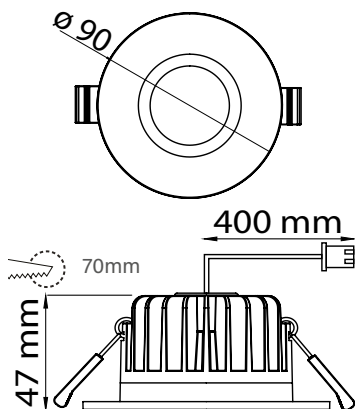

### Structure

- Body and cooling element: aluminium
- Colour: white
- Separate driver included
- Models:
  - Adjustable models, connected load 4W, luminaire luminous flux, see table  
beam angle 20°, adjustable 30°
  - Non adjustable models, connected load 9W, luminaire luminous flux, see table  
beam angle 60°, dimmable (see mounting)  
4000 K and 3000 K, Ra > 80, power factor 0,96  
Ambient temperature - 20 °C - + 30 °C  
LED luminaire lifespan 30 000 h (L70), T<sub>a</sub>=25 °C
- Non adjustable models (9W) Triac dimmable, check suitable dimmers [www.legrand.fi](http://www.legrand.fi)

### Mounting

- -o- 2x1,5 mm<sup>2</sup>, a separate junction box is included in the delivery
- Thickness of the ceiling plate 1-20 mm

E number	Type	Product name	Kg	ø Recess hole	Luminous flux	Dimming
<b>Adjustable round</b>						
41 180 02	ALS90NR	ALS90NR 4W/840 LED WH	0,3	75 mm	340 lm	
41 180 03	ALS90NR/3K	ALS90NR/3K 4W/830 LED WH	0,3	75 mm	320 lm	
<b>Adjustable square</b>						
41 180 04	ALS90NS	ALS90NS 4W/840 LED WH	0,3	75 mm	340 lm	
41 180 05	ALS90NS/3K	ALS90NS/3K 4W/830 LED WH	0,3	75 mm	320 lm	
<b>Non adjustable round</b>						
41 180 06	ALS90WRD	ALS90WRD 9W/840 LED WH	0,5	70 mm	740 lm	Triac
41 180 07	ALS90WRD/3K	ALS90WRD/3K 9W/830 LED WH	0,5	70 mm	670 lm	Triac
<b>Non adjustable square</b>						
41 180 00	ALS85WSD	ALS85WSD 9W/840 LED WH	0,5	70 mm	740 lm	Triac
41 180 01	ALS85WSD/3K	ALS85WSD/3K 9W/830 LED WH	0,5	70 mm	670 lm	Triac