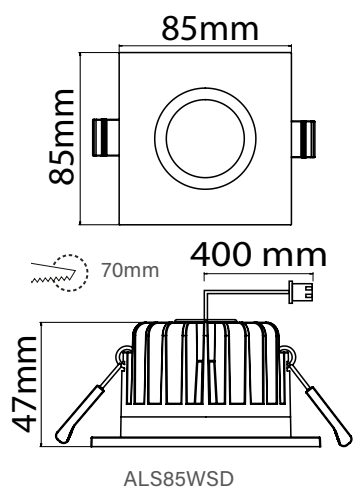

### Structure

- Body and cooling element: aluminium
- Colour: white
- Separate driver included
- Models:
  - Adjustable models, connected load 4W, luminaire luminous flux, see table  
beam angle 20°, adjustable 30°
  - Non adjustable models, connected load 9W, luminaire luminous flux, see table  
beam angle 60°, dimmable (see mounting)  
4000 K and 3000 K, Ra > 80, power factor 0,96  
Ambient temperature - 20 °C - + 30 °C  
LED luminaire lifespan 30 000 h (L70), T<sub>a</sub>=25 °C
- Non adjustable models (9W) Triac dimmable, check suitable dimmers [www.legrand.fi](http://www.legrand.fi)

### Mounting

- -o- 2x1,5 mm<sup>2</sup>, a separate junction box is included in the delivery
- Thickness of the ceiling plate 1-20 mm

E number	Type	Product name	Kg	ø Recess hole	Luminous flux	Dimming
<b>Adjustable round</b>						
41 180 02	ALS90NR	ALS90NR 4W/840 LED WH	0,3	75 mm	340 lm	
41 180 03	ALS90NR/3K	ALS90NR/3K 4W/830 LED WH	0,3	75 mm	320 lm	
<b>Adjustable square</b>						
41 180 04	ALS90NS	ALS90NS 4W/840 LED WH	0,3	75 mm	340 lm	
41 180 05	ALS90NS/3K	ALS90NS/3K 4W/830 LED WH	0,3	75 mm	320 lm	
<b>Non adjustable round</b>						
41 180 06	ALS90WRD	ALS90WRD 9W/840 LED WH	0,5	70 mm	740 lm	Triac
41 180 07	ALS90WRD/3K	ALS90WRD/3K 9W/830 LED WH	0,5	70 mm	670 lm	Triac
<b>Non adjustable square</b>						
41 180 00	ALS85WSD	ALS85WSD 9W/840 LED WH	0,5	70 mm	740 lm	Triac
41 180 01	ALS85WSD/3K	ALS85WSD/3K 9W/830 LED WH	0,5	70 mm	670 lm	Triac