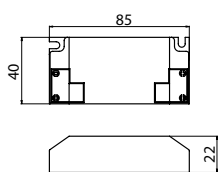

Power supply - non adjustable models, 9W