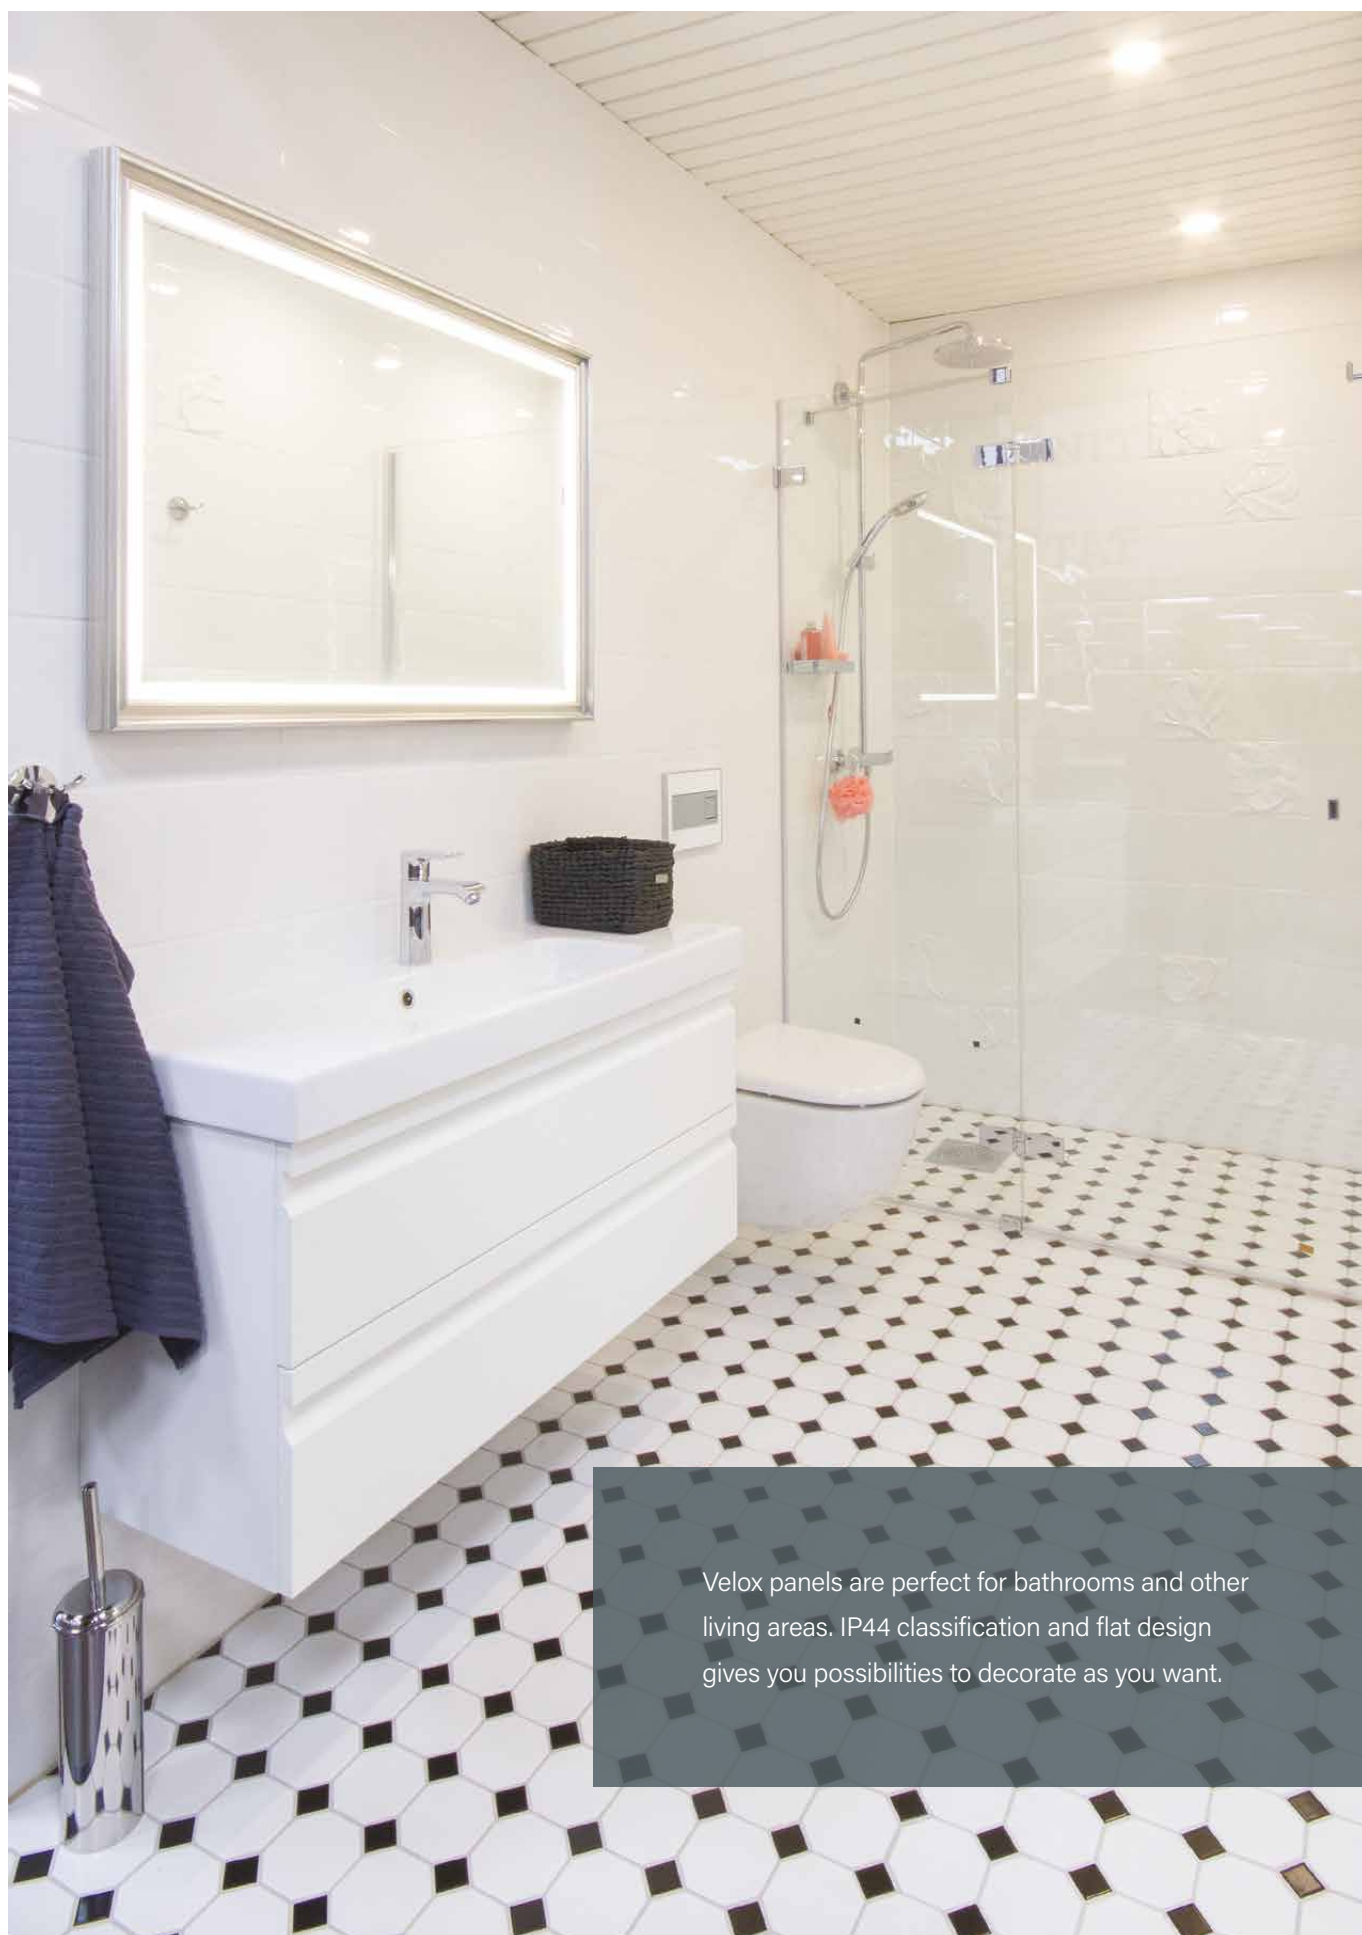

Colour temperature selection

Velox panels are perfect for bathrooms and other living areas. IP44 classification and flat design gives you possibilities to decorate as you want.