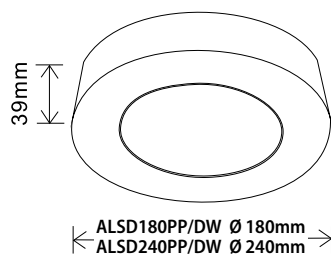

E number	Type	Product name	Output	Base	Kg	Luminous flux
Surface mounting, round						
41 034 36	ALSD180PP/DW	ALSD180PP IP20 11W 830/840 WH	11W	LED	0,7	820 lm
41 034 42	ALSD240PP/DW	ALSD240PP IP20 14W 830/840 WH	14W	LED	1,1	1170 lm
41 034 33	ALSD180HPP/DW	ALSD180HPP IP20 11W 830/840 GR	11W	LED	0,7	820 lm
41 034 39	ALSD240HPP/DW	ALSD240HPP IP20 14W 830/840 GR	14W	LED	1,1	1170 lm
Surface mounting, square						
41 034 27	ALSD168NP/DW	ALSD168NP IP20 14W 830/840 WH	14W	LED	1,0	1080 lm
41 034 24	ALSD168HNP/DW	ALSD168HNP IP20 14W 830/840 GR	14W	LED	1,0	1080 lm

Dimensions for Velox panels in recess mounting