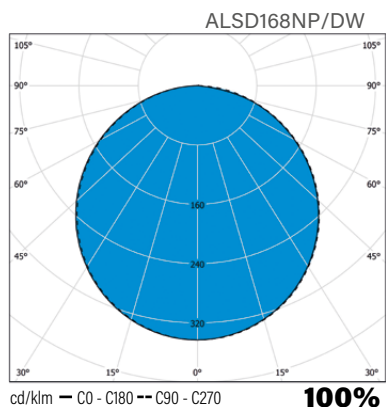

E number	Type	Product name	Output	Base	Kg	Luminous flux
Surface mounting, round						
41 034 36	ALSD180PP/DW	ALSD180PP IP20 11W 830/840 WH	11W	LED	0,7	820 lm
41 034 42	ALSD240PP/DW	ALSD240PP IP20 14W 830/840 WH	14W	LED	1,1	1170 lm
41 034 33	ALSD180HPP/DW	ALSD180HPP IP20 11W 830/840 GR	11W	LED	0,7	820 lm
41 034 39	ALSD240HPP/DW	ALSD240HPP IP20 14W 830/840 GR	14W	LED	1,1	1170 lm
Surface mounting, square						
41 034 27	ALSD168NP/DW	ALSD168NP IP20 14W 830/840 WH	14W	LED	1,0	1080 lm
41 034 24	ALSD168HNP/DW	ALSD168HNP IP20 14W 830/840 GR	14W	LED	1,0	1080 lm

Dimensions for Velox panels in recess mounting