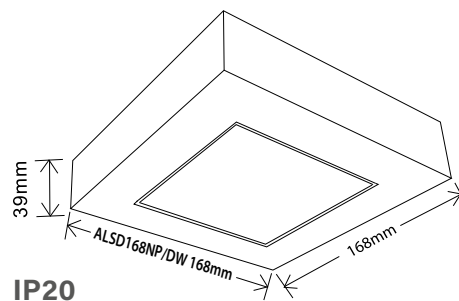

Dimensions for Velox panels in recess mounting