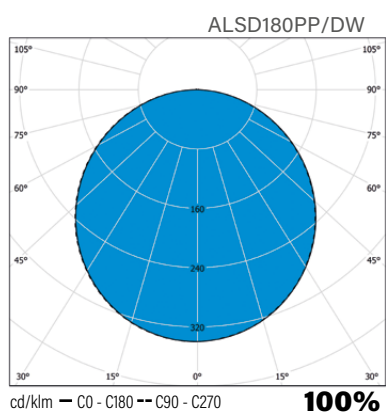

E number	Type	Product name	Output	Base	Kg	Luminous flux
Surface mounting, round						
41 034 36	ALSD180PP/DW	ALSD180PP IP20 11W 830/840 WH	11W	LED	0,7	820 lm
41 034 42	ALSD240PP/DW	ALSD240PP IP20 14W 830/840 WH	14W	LED	1,1	1170 lm
41 034 33	ALSD180HPP/DW	ALSD180HPP IP20 11W 830/840 GR	11W	LED	0,7	820 lm
41 034 39	ALSD240HPP/DW	ALSD240HPP IP20 14W 830/840 GR	14W	LED	1,1	1170 lm
Surface mounting, square						
41 034 27	ALSD168NP/DW	ALSD168NP IP20 14W 830/840 WH	14W	LED	1,0	1080 lm
41 034 24	ALSD168HNP/DW	ALSD168HNP IP20 14W 830/840 GR	14W	LED	1,0	1080 lm