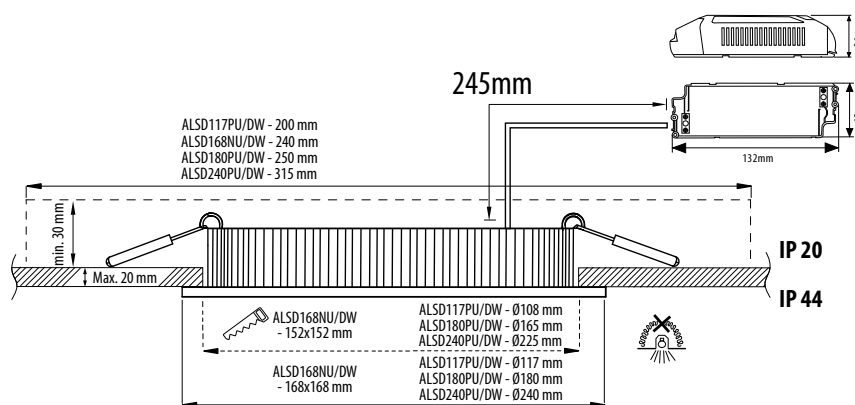

E number	Type	Product name	Output	Base	Kg	Luminous flux
Surface mounting, round						
41 034 36	ALSD180PP/DW	ALSD180PP IP20 11W 830/840 WH	11W	LED	0,7	820 lm
41 034 42	ALSD240PP/DW	ALSD240PP IP20 14W 830/840 WH	14W	LED	1,1	1170 lm
41 034 33	ALSD180HPP/DW	ALSD180HPP IP20 11W 830/840 GR	11W	LED	0,7	820 lm
41 034 39	ALSD240HPP/DW	ALSD240HPP IP20 14W 830/840 GR	14W	LED	1,1	1170 lm
Surface mounting, square						
41 034 27	ALSD168NP/DW	ALSD168NP IP20 14W 830/840 WH	14W	LED	1,0	1080 lm
41 034 24	ALSD168HNP/DW	ALSD168HNP IP20 14W 830/840 GR	14W	LED	1,0	1080 lm