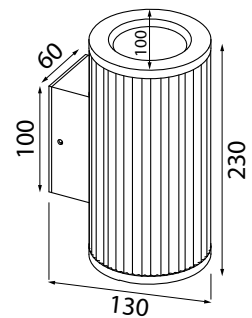

Selection

- GU10 based models for spot lighting, light source alternatives:
 GU10 CFL 9W
 GU10 LED max. 7W
 GU10 halogen max. 35W
 Light source max. height 76 mm

Mounting

- To wall, -o 3x1,5 mm²
- AVN01GH model equipped with ground spike and 5,5 m rubber cable (H05RN-F 2x1,0 mm²) and plug

AVN01GH

AVN03GH

AVN07GH

AVN08GH

E number	Type	Product name	Base	Model	Kg
Lumia Spike, 2xGU10, spike and 5,5 m rubber cable with Schuko plug, CL2					
41 031 49	AVN01GH	AVN01GH IP44 2X35W GU10 G C GH	GU10	pole	1,6
Lumia wallspot					
41 031 51	AVN03GH	AVN03GH IP44 50W GU10 G C GH	GU10	wall	0,7
Lumia wallspot, adjustable					
41 031 52	AVN07GH	AVN07GH IP44 35W GU10 G C GH	GU10	wall	0,6
Lumia wallspot up-down					
41 031 85	AVN08GH	AVN08GH IP44 2X35W GU10 G C GH	GU10	wall	1,1