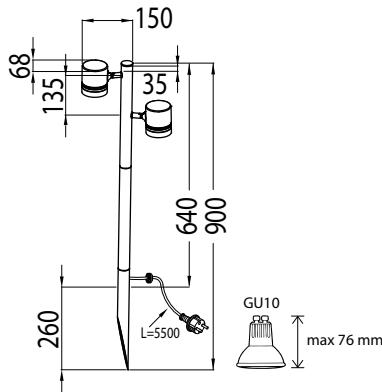

Spotlight for home wall
or summer cottage.
Durable and affordable.

AVN03GH

AVN07GH

AVN08GH

Structure

- Body is aluminium
- Protective glass (AVN01GH, AVN03GH, AVN07GH and AVN08GH)
- Colour graphite grey=GH

Selection

- GU10 based models for spot lighting, light source alternatives:
 GU10 CFL 9W
 GU10 LED max. 7W
 GU10 halogen max. 35W
 Light source max. height 76 mm

Mounting

- To wall, -o 3x1,5 mm²
- AVN01GH model equipped with ground spike and 5,5 m rubber cable (H05RN-F 2x1,0 mm²) and plug

AVN01GH

AVN03GH

AVN07GH

AVN08GH

E number	Type	Product name	Base	Model	Kg
Lumia Spike, 2xGU10, spike and 5,5 m rubber cable with Schuko plug, CL2					
41 031 49	AVN01GH	AVN01GH IP44 2X35W GU10 G C GH	GU10	pole	1,6
Lumia wallspot					
41 031 51	AVN03GH	AVN03GH IP44 50W GU10 G C GH	GU10	wall	0,7
Lumia wallspot, adjustable					
41 031 52	AVN07GH	AVN07GH IP44 35W GU10 G C GH	GU10	wall	0,6
Lumia wallspot up-down					
41 031 85	AVN08GH	AVN08GH IP44 2X35W GU10 G C GH	GU10	wall	1,1