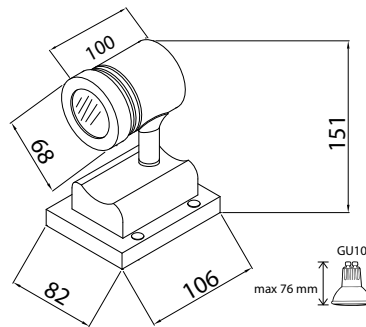

Selection

- GU10 based models for spot lighting, light source alternatives:
 GU10 CFL 9W
 GU10 LED max. 7W
 GU10 halogen max. 35W
 Light source max. height 76 mm

Mounting

- To wall, -o 3x1,5 mm²
- AVN01GH model equipped with ground spike and 5,5 m rubber cable (H05RN-F 2x1,0 mm²) and plug

AVN01GH

AVN03GH

AVN07GH

AVN08GH

E number	Type	Product name	Base	Model	Kg
Lumia Spike, 2xGU10, spike and 5,5 m rubber cable with Schuko plug, CL2					
41 031 49	AVN01GH	AVN01GH IP44 2X35W GU10 G C GH	GU10	pole	1,6
Lumia wallspot					
41 031 51	AVN03GH	AVN03GH IP44 50W GU10 G C GH	GU10	wall	0,7
Lumia wallspot, adjustable					
41 031 52	AVN07GH	AVN07GH IP44 35W GU10 G C GH	GU10	wall	0,6
Lumia wallspot up-down					
41 031 85	AVN08GH	AVN08GH IP44 2X35W GU10 G C GH	GU10	wall	1,1