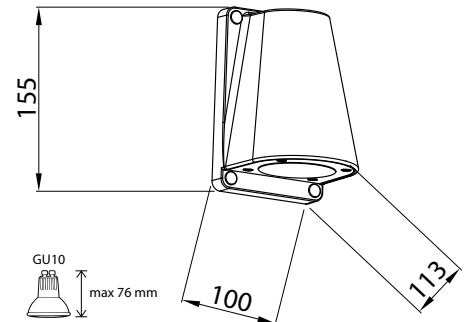

Selection

- GU10 based models for spot lighting, light source alternatives:
 GU10 CFL 9W
 GU10 LED max. 7W
 GU10 halogen max. 35W
 Light source max. height 76 mm

Mounting

- To wall, -o 3x1,5 mm²
- AVN01GH model equipped with ground spike and 5,5 m rubber cable (H05RN-F 2x1,0 mm²) and plug

AVN01GH

AVN03GH

AVN07GH

AVN08GH

E number	Type	Product name	Base	Model	Kg
Lumia Spike, 2xGU10, spike and 5,5 m rubber cable with Schuko plug, CL2					
41 031 49	AVN01GH	AVN01GH IP44 2X35W GU10 G C GH	GU10	pole	1,6
Lumia wallspot					
41 031 51	AVN03GH	AVN03GH IP44 50W GU10 G C GH	GU10	wall	0,7
Lumia wallspot, adjustable					
41 031 52	AVN07GH	AVN07GH IP44 35W GU10 G C GH	GU10	wall	0,6
Lumia wallspot up-down					
41 031 85	AVN08GH	AVN08GH IP44 2X35W GU10 G C GH	GU10	wall	1,1