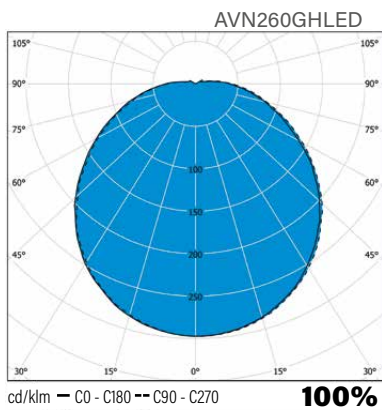

Structure

- Body powder coated aluminium
- Diffuser UV resistant polycarbonate
- Colour graphite grey=GH or white=VA
- IK08

Selection

- E27 based models for general and house number lighting max. 60W, 11-18W energy saving bulbs are recommended. Light source width max. 45 mm and length max. 145 mm.
- LED models:
  AVN260...- Connected load 8W, luminaire luminous flux 572 lm (with frame) / 370 lm (with eyelid), 4000 K Ra>80, power factor 0,92
  Ambient temperature - 20 °C - + 30 °C
  LED module lifespan 30 000 h (L70), T_a=30 °C

Mounting

- To the wall and ceiling, through-wiring 3x1,5 mm²

AVN260GH

E number	Type	Product name	Base	Model	Colour	Kg
LED models						
41 032 08	AVN260GHLED	AVN260GHLED IP54 9W/840 PC GH	LED	wall/ceiling	graphite grey	1,2
41 032 11	AVN260LGHLED	AVN260LGHLED IP54 9W/840 PC GH	LED	wall	graphite grey	1,2
Wall / ceiling luminaire						
41 032 06	AVN260	AVN260 IP54 60W E27 PC O WH	E27		white	1,2
41 031 54	AVN260GH	AVN260GH IP54 60W E27 PC O GH	E27		graphite grey	1,2
Wall luminaire with eyelid						
41 032 09	AVN260L	AVN260L IP54 60W E27 PC O WH	E27		white	1,2
41 031 55	AVN260LGH	AVN260LGH IP54 60W E27 PC O GH	E27		graphite grey	1,2