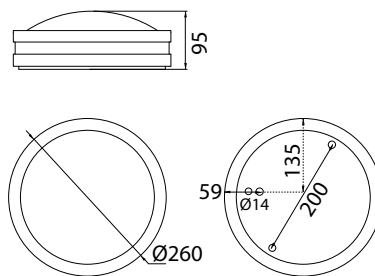

Structure

- Body powder coated aluminium
- Diffuser UV resistant polycarbonate
- Colour graphite grey=GH or white=VA
- IK08

Selection

- E27 based models for general and house number lighting max. 60W, 11-18W energy saving bulbs are recommended. Light source width max. 45 mm and length max. 145 mm.
- LED models:
  AVN260...- Connected load 8W, luminaire luminous flux 572 lm (with frame) / 370 lm (with eyelid), 4000 K Ra>80, power factor 0,92
  Ambient temperature - 20 °C - + 30 °C
  LED module lifespan 30 000 h (L70), T_a=30 °C

Mounting

- To the wall and ceiling, through-wiring 3x1,5 mm²

AVN260GH

E number	Type	Product name	Base	Model	Colour	Kg
LED models						
41 032 08	AVN260GHLED	AVN260GHLED IP54 9W/840 PC GH	LED	wall/ceiling	graphite grey	1,2
41 032 11	AVN260LGHLED	AVN260LGHLED IP54 9W/840 PC GH	LED	wall	graphite grey	1,2
Wall / ceiling luminaire						
41 032 06	AVN260	AVN260 IP54 60W E27 PC O WH	E27		white	1,2
41 031 54	AVN260GH	AVN260GH IP54 60W E27 PC O GH	E27		graphite grey	1,2
Wall luminaire with eyelid						
41 032 09	AVN260L	AVN260L IP54 60W E27 PC O WH	E27		white	1,2
41 031 55	AVN260LGH	AVN260LGH IP54 60W E27 PC O GH	E27		graphite grey	1,2