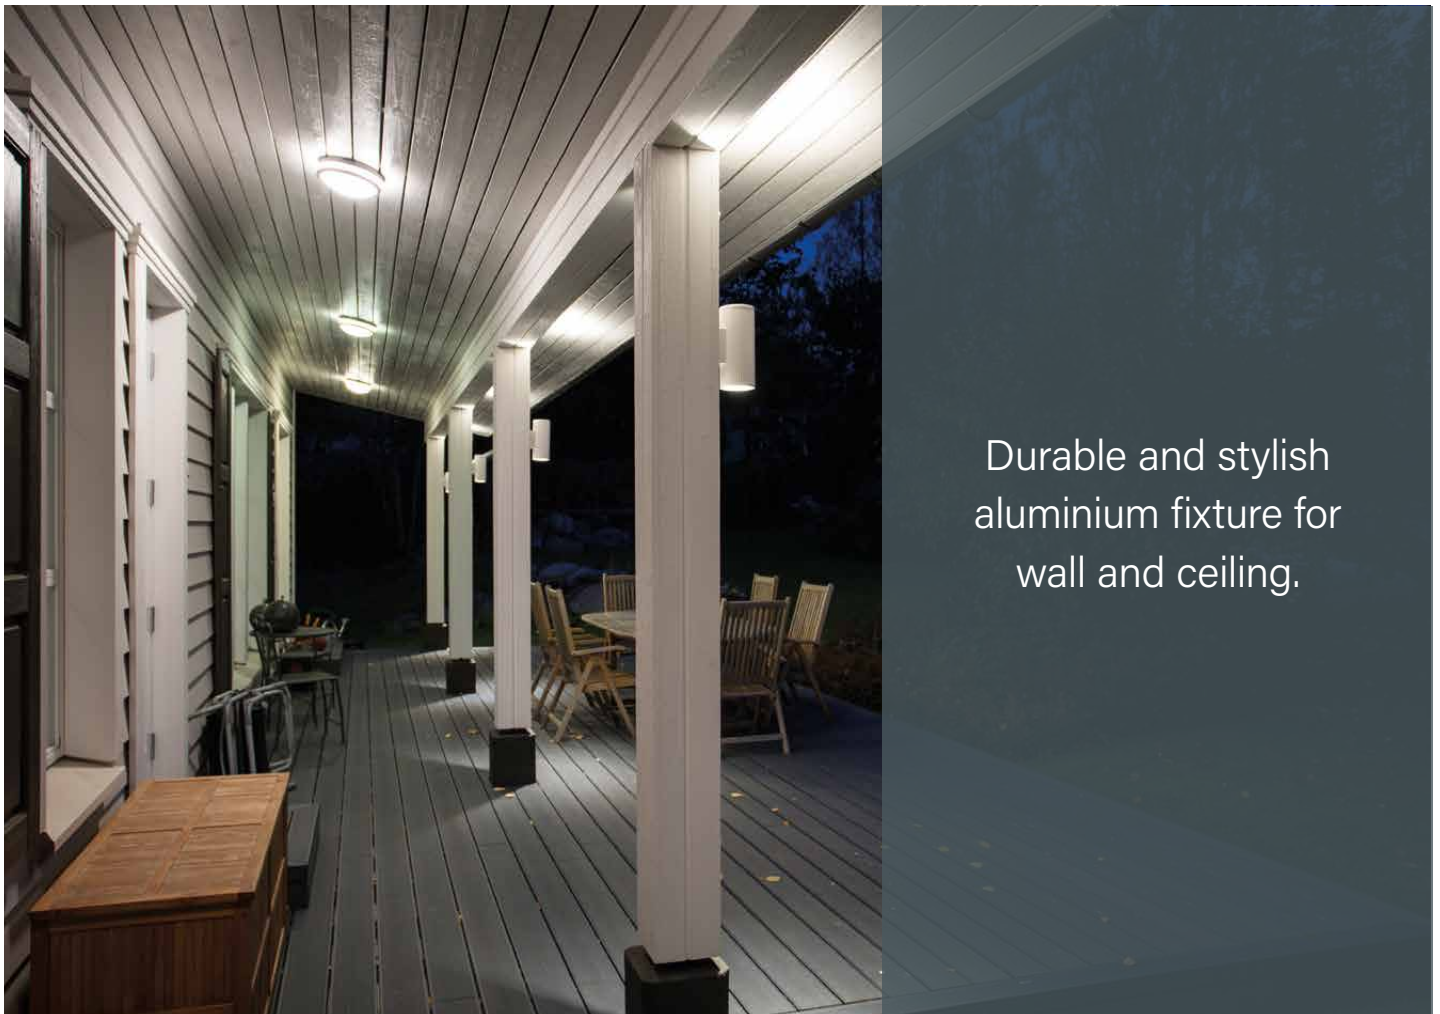

AVN260GHLED

LUMIA

Stylish, graphite grey colour and modern design make the Lumia series luminaires an obvious choice for modern gardens and houses. The series provides models for general lighting and spotlights. Series of Lumia luminaires can be combined with Gala outdoor graphite grey pole and bollard model luminaires.

Durable and stylish aluminium fixture for wall and ceiling.

AVN260LGH

AVN260L

Structure

- Body powder coated aluminium
- Diffuser UV resistant polycarbonate
- Colour graphite grey=GH or white=VA
- IK08

Selection