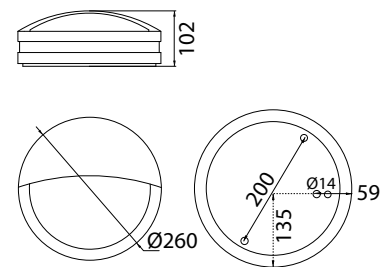

AVN260LGH

E number	Type	Product name	Base	Model	Colour	Kg
LED models						
41 032 08	AVN260GHLED	AVN260GHLED IP54 9W/840 PC GH	LED	wall/ceiling	graphite grey	1,2
41 032 11	AVN260LGHLED	AVN260LGHLED IP54 9W/840 PC GH	LED	wall	graphite grey	1,2
Wall / ceiling luminaire						
41 032 06	AVN260	AVN260 IP54 60W E27 PC O WH	E27		white	1,2
41 031 54	AVN260GH	AVN260GH IP54 60W E27 PC O GH	E27		graphite grey	1,2
Wall luminaire with eyelid						
41 032 09	AVN260L	AVN260L IP54 60W E27 PC O WH	E27		white	1,2
41 031 55	AVN260LGH	AVN260LGH IP54 60W E27 PC O GH	E27		graphite grey	1,2