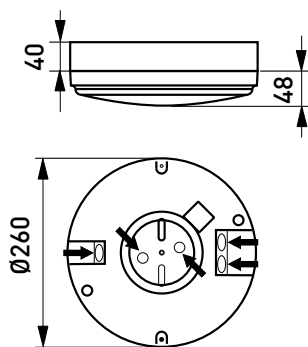

### Structure

- Diffuser and body polycarbonate
- Light sources colour temperature 830 included in the delivery of compact fluorescent models.
- LED models:  
10W, luminaire luminous flux 800 lm
- LED module lifespan  $T_a=25\text{ °C}$ :  
>100 000 h (L70)  
100 000 h (L80)  
71 000 h (L90)
- LED driver lifetime  $T_a=25\text{ °C}$ :  
100 000 h (max. 10% failure rate)

### Mounting

- To the ceiling or to the wall or partly recessed
- Recess depth 40 mm, recess hole  $\varnothing$  270 mm, diffuser diameter  $\varnothing$  295 mm
- Snap-in terminal block 2x2,5 mm<sup>2</sup> with through wiring, RAD-models -o- 3x2,5 mm<sup>2</sup>
- Sensor luminaire models see more accurate information at WEB-site  
RADAR-models:  
To the ceiling max. 3,5 meters height  
To the wall 1,7- 2,7 meters height  
Suitable for stand-alone and master-slave installation  
Maximum load behind one master is 400VA, however max. 5 luminaires in the same control group  
Slave luminaires from the Ensto basic luminaire range