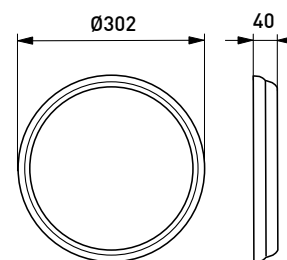

AVL28 decorative frame

E number	Type	Product name	Base	Kg	Luminous flux	Additional information
AVR1 LED luminaire						
42 903 36	AVR1.110L	AVR1 IP44 LED10W/840 PCO	LED	0,7	800 lm	
42 903 37	AVR1.110L/3K	AVR1 IP44 LED10W/830 PCO	LED	0,7	800 lm	
AVR1 LED radar sensor luminaire						
42 903 33	AVR1.1109L	AVR1 IP44 LED10W/840 PCO RAD	LED	0,75	800 lm	
42 903 34	AVR1.1109L/3K	AVR1 IP44 LED10W/830 PCO RAD	LED	0,75	800 lm	
AVR1 decorative frames polycarbonate						
41 170 09	AVL28					white