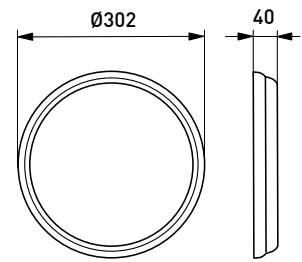

AVL28 decorative frame

E number	Type	Product name	Base	Kg	Luminous flux	Additional information
AVR4 LED luminaire						
42 903 40	AVR4.110L	AVR4 IP44 LED10W/840 PCO	LED	0,7	850 lm	
42 903 41	AVR4.110L/3K	AVR4 IP44 LED10W/830 PCO	LED	0,7	850 lm	
AVR4 LED radar sensor luminaire						
42 903 38	AVR4.1109L	AVR4 IP44 LED10W/840 PCO RAD	LED	0,75	850 lm	
42 903 39	AVR4.1109L/3K	AVR4 IP44 LED10W/830 PCO RAD	LED	0,75	850 lm	
AVR4 luminaire for E27						
41 170 00	AVR4	1x60W A60/E27 230V	E27	0,8		
AVR4 decorative frames polycarbonate						
41 170 09	AVL28					white