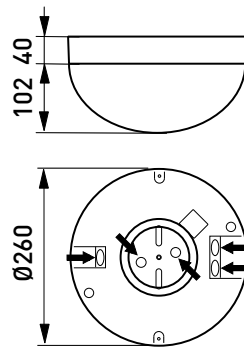

### Mounting

- To the ceiling or to the wall or partly recessed
- Recess depth 40 mm, recess hole  $\varnothing$  270 mm, diffuser diameter  $\varnothing$  295 mm
- Snap-in terminal block 2x2,5 mm<sup>2</sup> with through wiring, RADAR models 3x2,5mm<sup>2</sup>
- Sensor luminaire models see more accurate information at website  
RADAR models:  
To the ceiling max. 3,5 meters height  
To the wall 1,7-2,7 meters height  
Suitable for stand-alone and master-slave installation  
Maximum load behind one master is 400VA, however max. 5 luminaires in the same control group  
Slave luminaires from the Ensto basic luminaire range