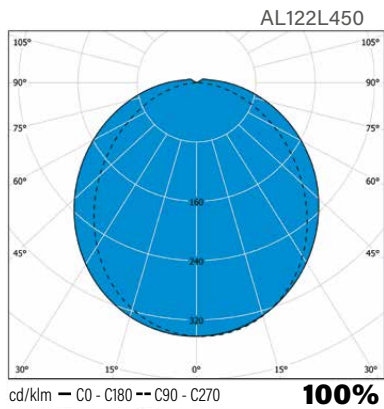

E number	Type	Product name	Base	Kg	A	D	E	F	Luminous flux
AL122 LED DW - with double socket outlet and switch, grey									
41 035 52	ALH122L450/DW	ALH122L450 LED 6W/830/840 DSO	LED	0,5	452	242	281	147	500 lm
41 035 53	ALH122L550/DW	ALH122L550 LED 9W/830/840 DSO	LED	0,6	552	292	352	160	850 lm
41 035 54	ALH122L750/DW	ALH122L750 LED 10W/830/840 DSO	LED	0,8	752	362	540	172	1000 lm
AL124 LED DW - with double socket outlets at both ends of luminaire and one switch									
41 035 40	AL124L580/DW	AL124L580 LED 6W/830/840 2DSO	LED	0,7	584	239	282	151	500 lm
41 035 41	AL124L680/DW	AL124L680 LED 9W/830/840 2DSO	LED	0,8	684	303	354	165	850 lm
41 035 34	AL124L880/DW	AL124L880 LED 10W/830/840 2DSO	LED	1,0	884	441	540	172	1000 lm
41 035 37	AL124L1150/DW	AL124L1150 14W/830/840 2DSO	LED	1,1	1153	562	809	172	1500 lm
41 035 38	AL124L1460/DW	AL124L1460 20W/830/840 2DSO	LED	1,5	1464	717	1120	172	2300 lm