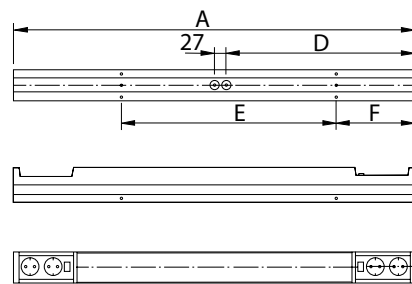

AL134 series

E number	Type	Product name	Base	Kg	A	D	E	F
AL132 LED DW with earthed double socket outlet and switch								
41 033 83	AL13211LED/DW	AL13211LED/DW LED 6W/8DW DSO	LED	0,9	475	318	190	198
41 033 85	AL13215LED/DW	AL13215LED/DW LED 8W/8DW DSO	LED	1,3	615	315	400	183
41 033 86	AL13218LED/DW	AL13218LED/DW LED 9W/8DW DSO	LED	1,4	768	319	480	186
41 033 88	AL13236LED/DW	AL13236LED/DW LED 21W/8DW DSO	LED	1,9	1377	520	772	303
AL134 LED DW with earthed double socket outlets at the both ends and switch								
41 033 89	AL13418LED/DW	AL13418LED/DW LED 9W/8DW 2DSO	LED	1,8	907	319	537	186