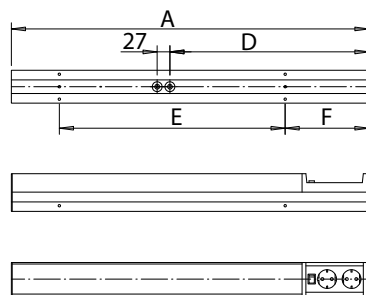

Dual White

1 Luminaire,
2 Colour temperatures

Lighting workpoints in dry premises at home.

AL134 series

Cover strip

Structure

- Body - White powder-coated aluminium
- End caps - UV resistant polycarbonate
- Diffuser - UV resistant opal acrylic plastic or satinated acrylic plastic (grey models)
- Accessories:
 - AL132 with earthed double socket outlet and switch
 - AL134 with earthed double socket outlets at both ends of the luminaire and one switch
- In AL132 series earthed safety double socket outlet. Horizontal outlet holes. Switch is next to socket outlet. Side of the switch can be changed by turning the luminaire 180 degrees (without separate connection)
- LED models DualWhite:
 - 3000K or 4000K selected from circuit board
 - switch under diffuser
 - 6W - 400/420 lm
 - 7W - 560/610 lm
 - 9W - 670/750 lm
 - 21W - 1640/1690 lm
 - Ra > 80, power factor 0,92
 - Ambient temperature - 20 °C - + 30 °C
 - LED module lifespan 30 000 h (L70), T_a=25 °C

Mounting

- On the wall. In 45° angle to the corner
- Connection point next to the cable entry
- 2 cable entry holes at the bottom of the luminaire
- Equipped with spacious cable mounting slot across the luminaire body
- Blind cable entries in end caps
- Constant voltage can be connected to luminaire's socket outlets