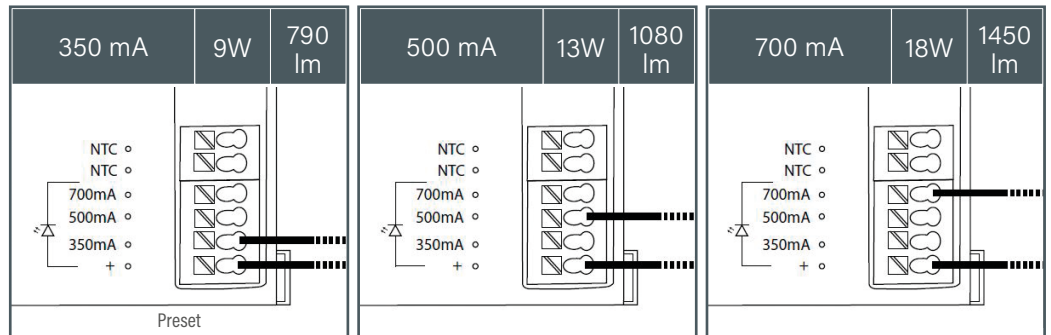

Ability to change luminous flux and power in the same luminaire.

E number	Type	Product name	Base	Kg	Luminous flux	Additional information
AVR8 LED						
45 170 07	AVR8.114L	AVR8 IP44 LED 9W/840 PCO WH	LED	2,4	790 lm/1080 lm/1450 lm	white
45 170 08	AVR8.114LA	AVR8 IP44 LED 9W/840 PCO BG	LED	2,4	790 lm/1080 lm/1450 lm	blackgrey (RAL7021)
45 170 10	AVR8.114LAL	AVR8 IP44 LED 9W/840 PCO AL	LED	2,4	790 lm/1080 lm/1450 lm	aluminium
45 170 32	AVR8.114L/3K	AVR8 IP44 LED 9W/830 PCO WH	LED	2,4	770 lm/1050 lm/1410 lm	white
45 170 34	AVR8.114LA/3K	AVR8 IP44 LED 9W/830 PCO BG	LED	2,4	770 lm/1050 lm/1410 lm	blackgrey (RAL7021)
45 170 35	AVR8.114LAL/3K	AVR8 IP44 LED 9W/830 PCO AL	LED	2,4	770 lm/1050 lm/1410 lm	aluminium
AVR8 luminaire with E27 base						
45 170 01	AVR8	AVR8 IP44 TC-TSE/E27 PCO WH	E27	2,0		white
45 170 02	AVR8.A	AVR8 IP44 TC-TSE/E27 PCO BG	E27	2,0		blackgrey (RAL7021)
45 170 04	AVR8.AL	AVR8 IP44 TC-TSE/E27 PCO AL	E27	2,0		aluminium
AVR8 accessories and spare parts						
45 170 17	AVL8	Number sign for AVR8 luminaire		0,2		white
45 170 31	AVL8.A	Number sign for AVR8 luminaire, graphite		0,2		graphite
45 170 38	AVL8.AL	Number sign for AVR8, aluminium		0,2		aluminium
45 170 40	AVL820	Corner bracket AVR8, white		1,4		white
45 170 26	AVL820.A	Corner bracket AVR8, graphite		1,4		graphite
45 170 19	AVV8	Diffuser for AVR8 luminaire		0,2		white