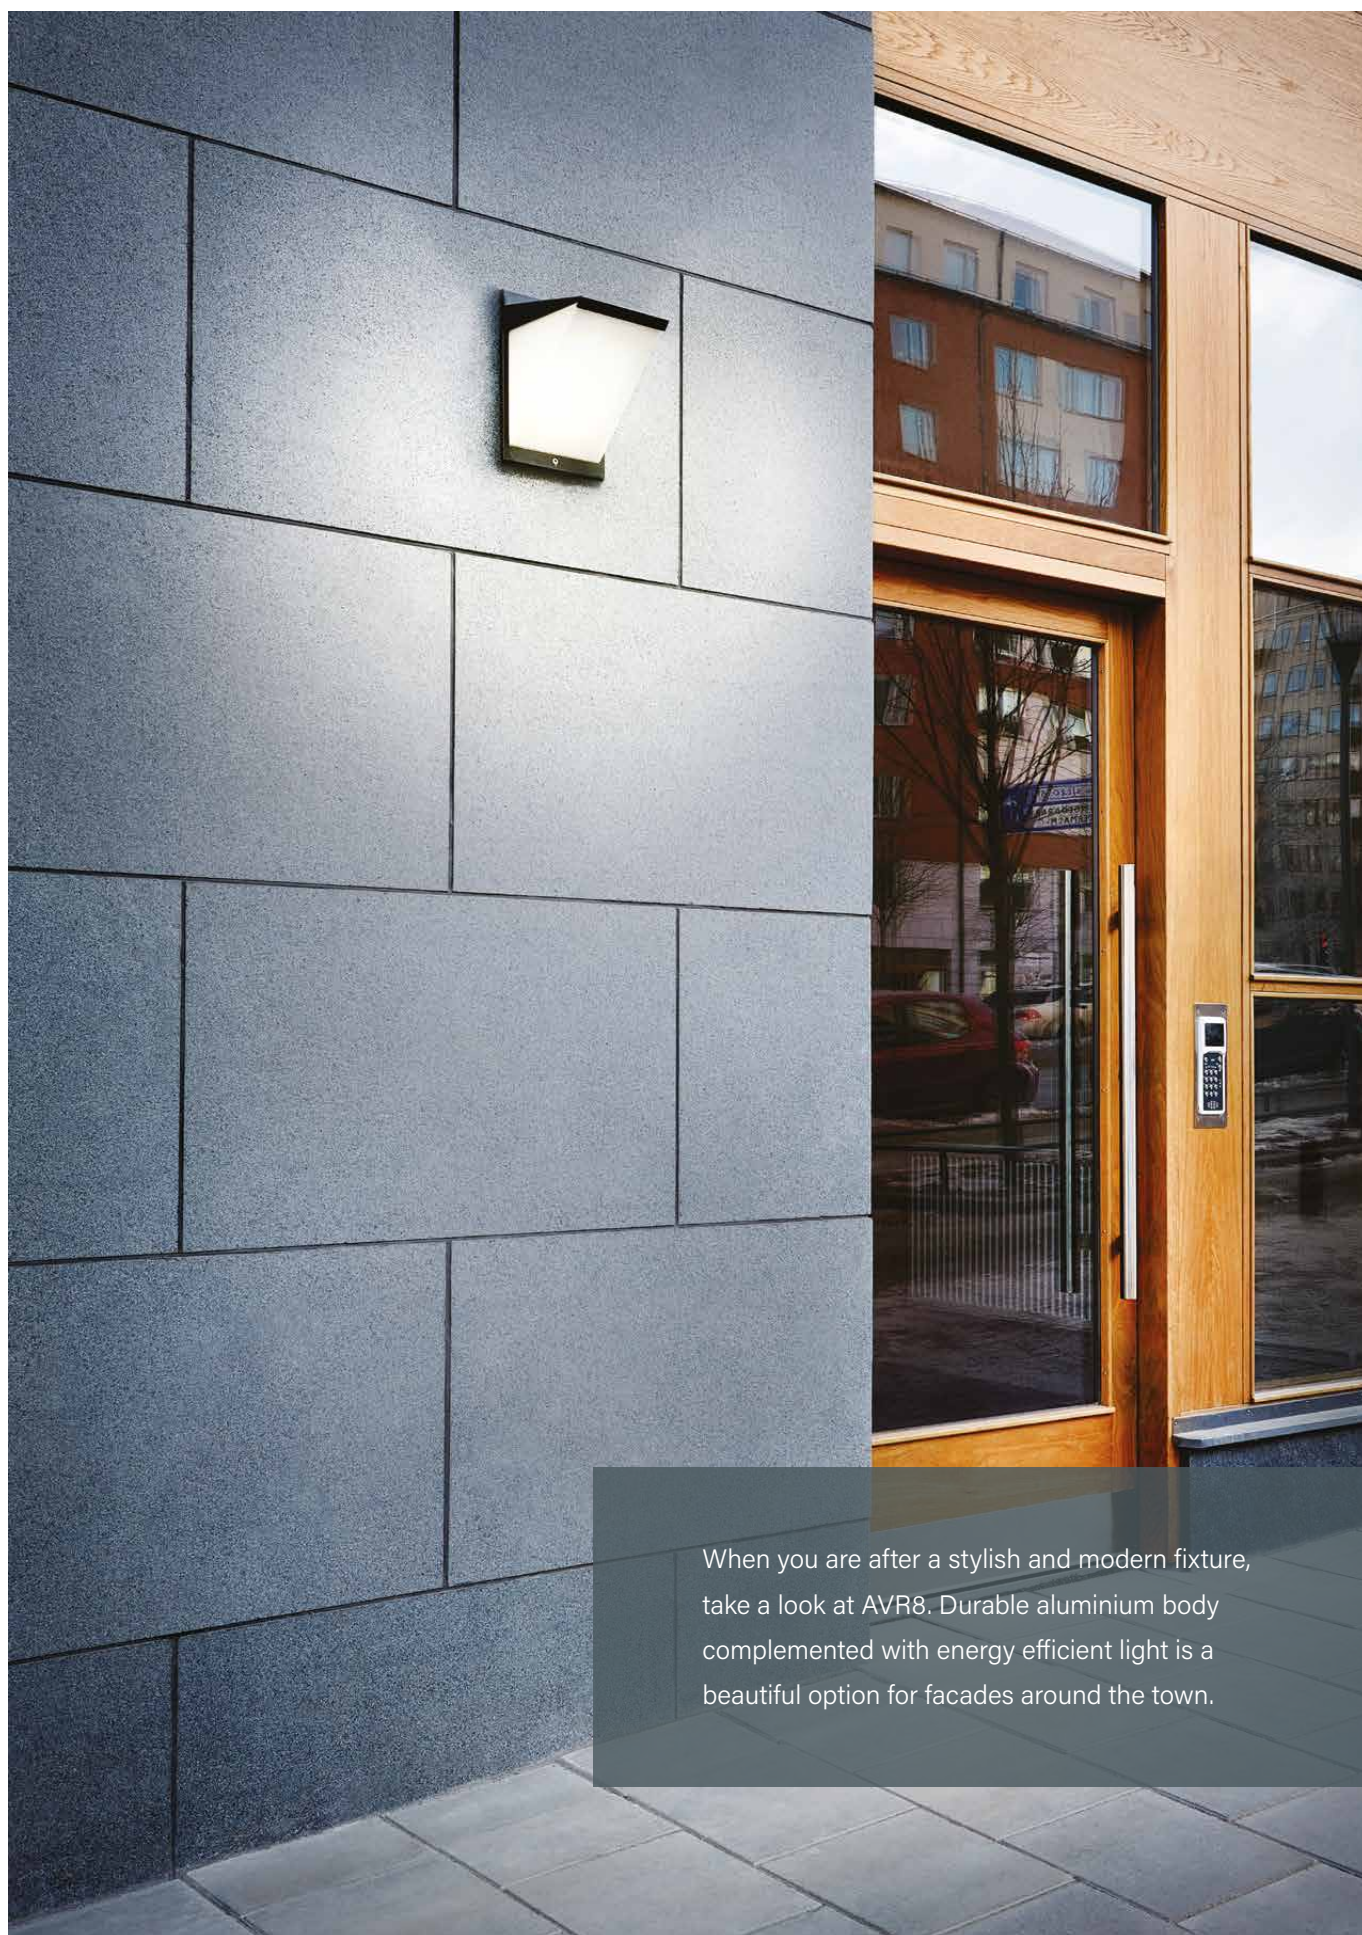

AVR8.114LA

AVR8

AVR8 is a modern, clear lined, durable and energy-efficient luminaire for outdoor lighting. Wall-mounted luminaire fit excellent for lighting entrances of multi-store buildings and areas nearby of industrial premises.

When you are after a stylish and modern fixture, take a look at AVR8. Durable aluminium body complemented with energy efficient light is a beautiful option for facades around the town.