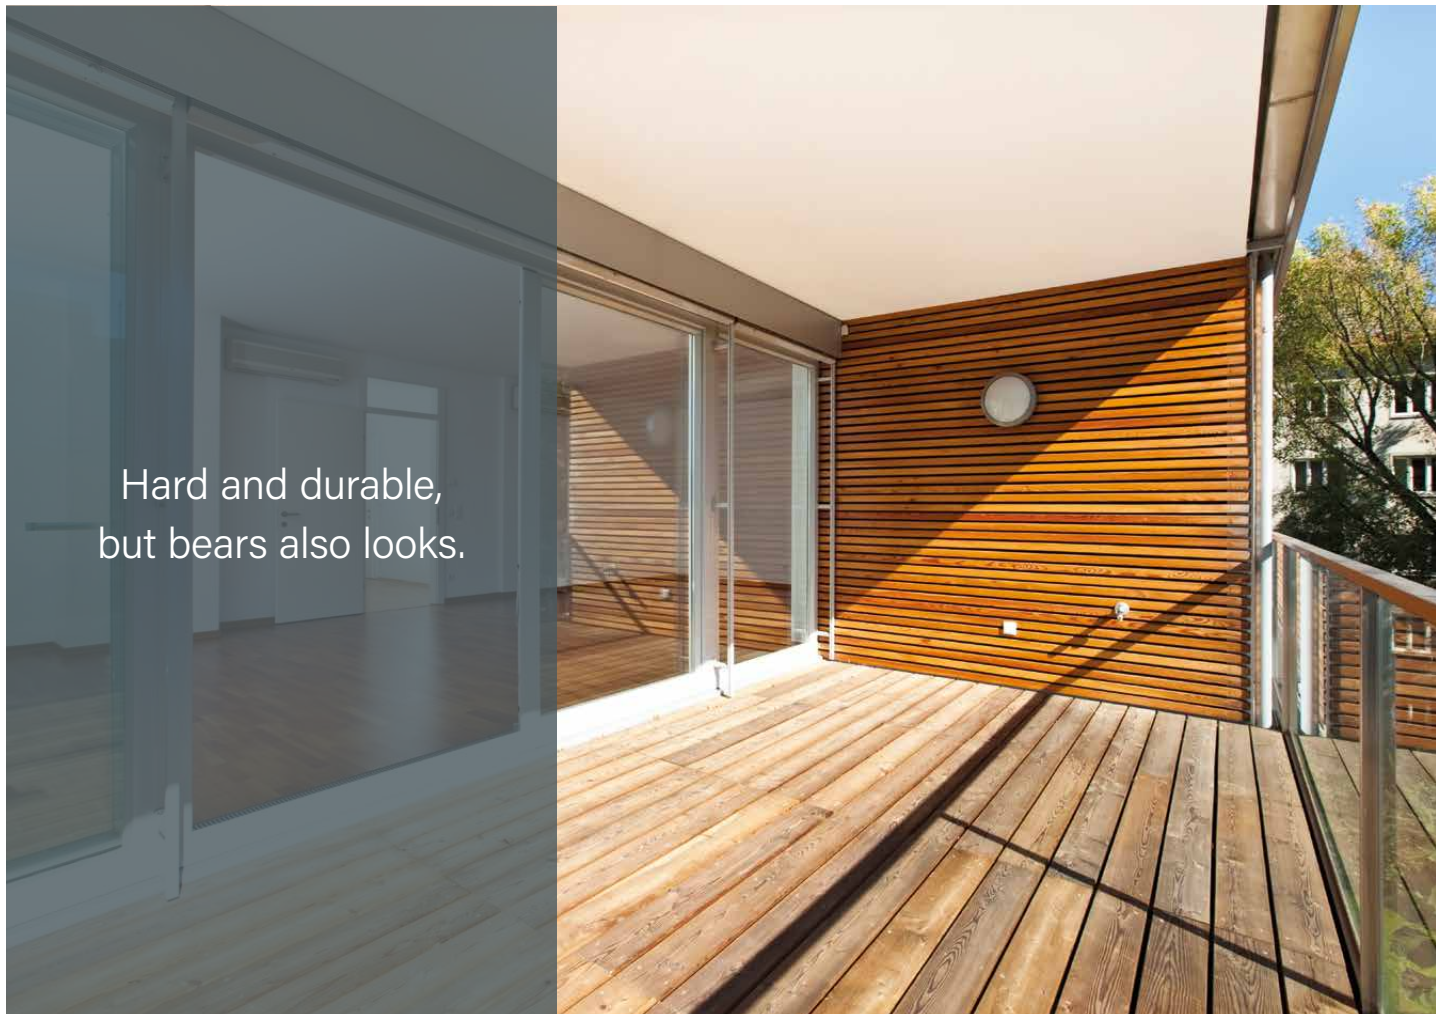

## FORTE

Strong and stylish outdoor LED luminaire for residential and public premises.

Hard and durable,  
but bears also looks.

FO265.14LV

FO360.19GH

### Structure

- Body die-cast aluminium
- Diffuser UV protected polycarbonate
- Colours: Graphite grey (GH) and white (V)
- LED models:  
Connected power 9,5W and 19W,  
see the luminaire luminous flux from the table  
Colour temperature 3000K and 4000K  
Ra>80, power factor 0,9  
Ambient temperature -20 °C - +30 °C  
LED module lifetime 50 000h (L70), T<sub>a</sub>=25 °C