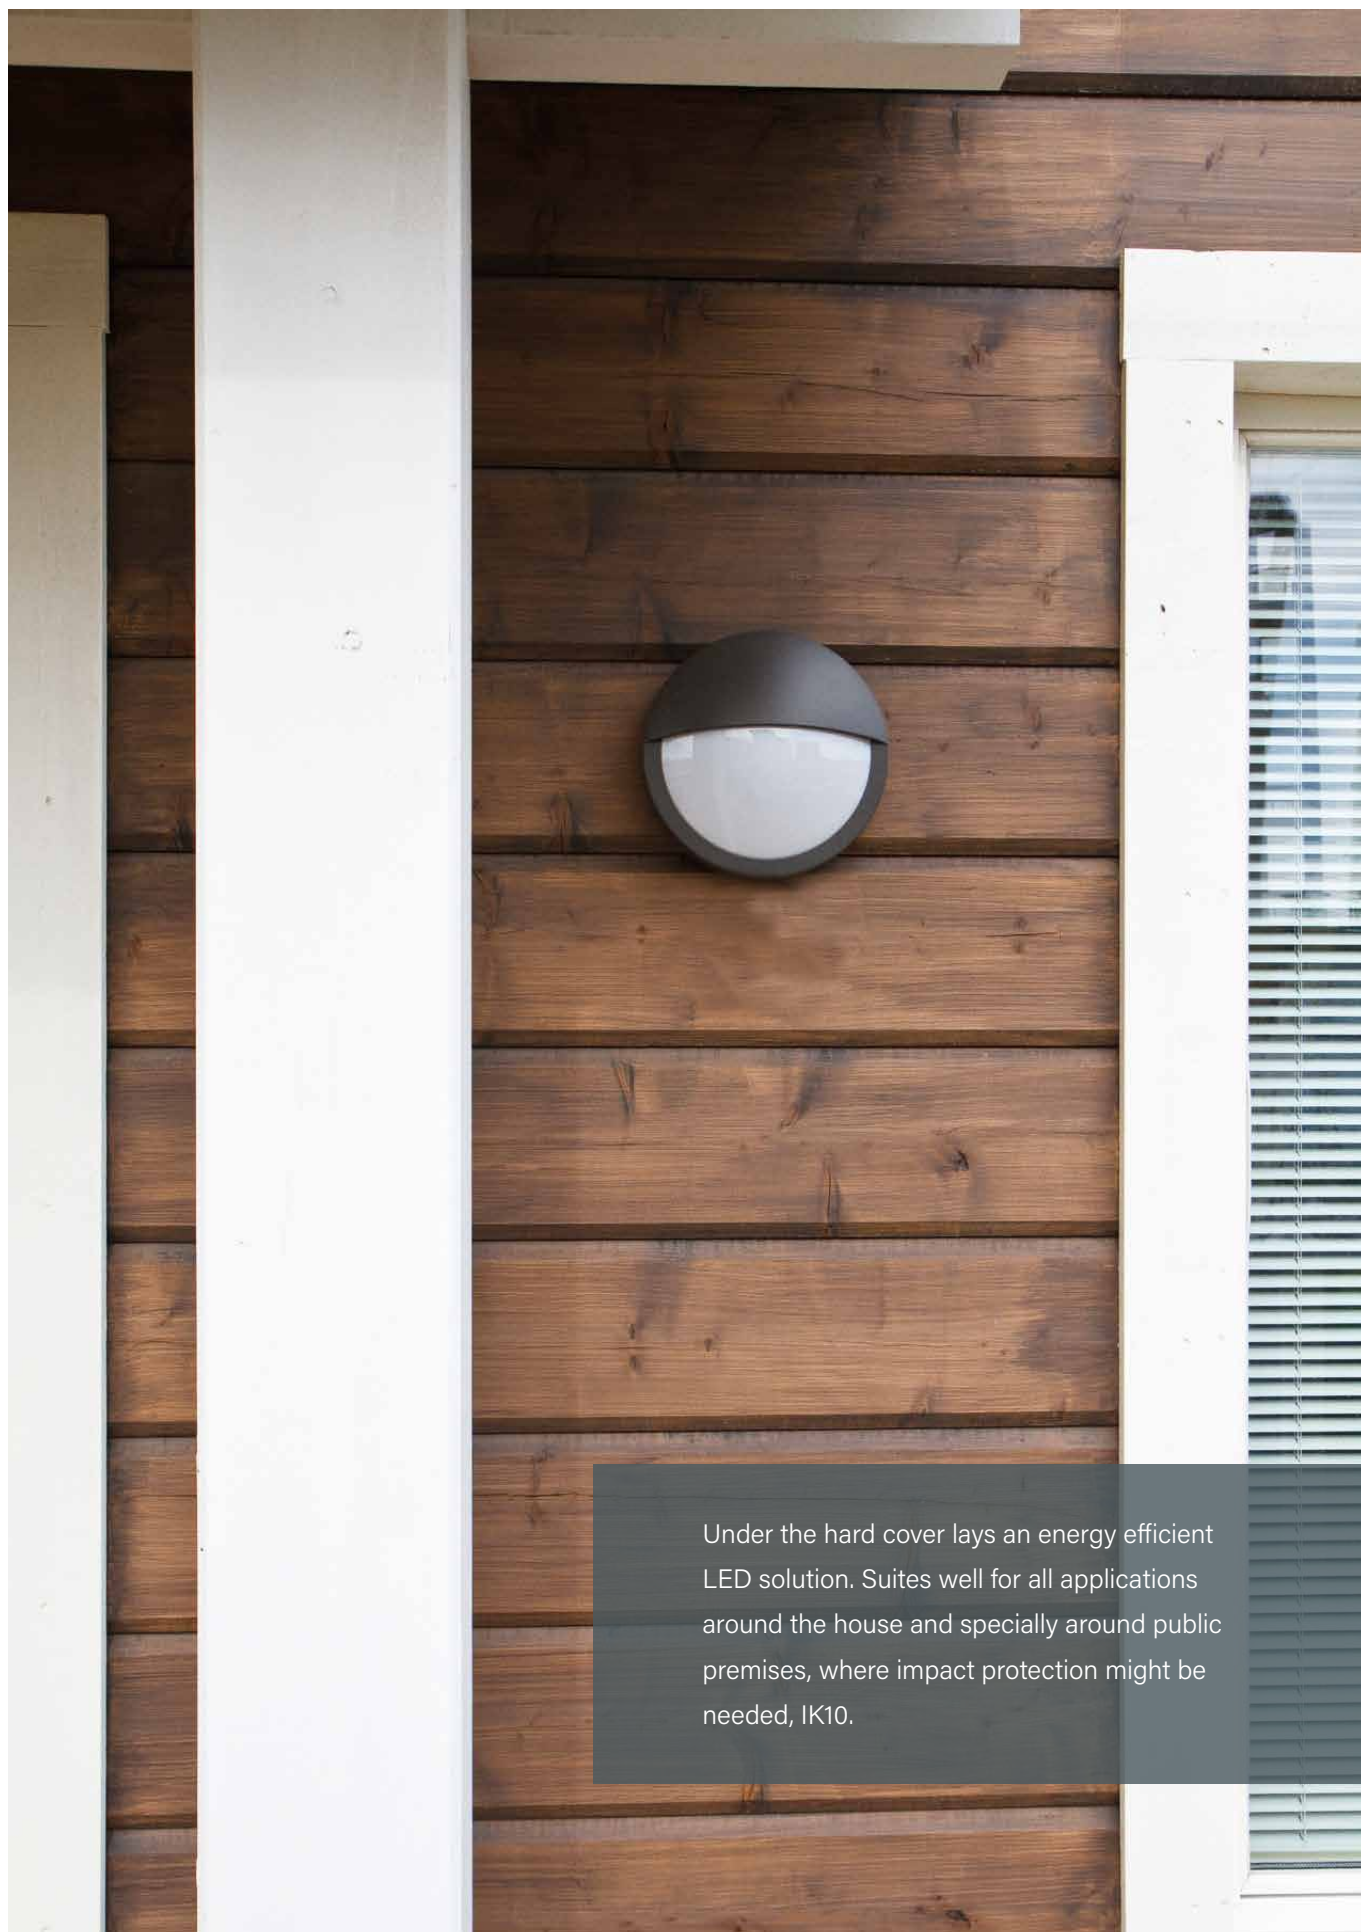

## FORTE

Strong and stylish outdoor LED luminaire for residential and public premises.

Hard and durable,  
but bears also looks.

FO265.14LV

FO360.19GH

Forte S

Forte S with eye-lid

Forte L

Forte L with eye-lid

Under the hard cover lays an energy efficient LED solution. Suits well for all applications around the house and specially around public premises, where impact protection might be needed, IK10.