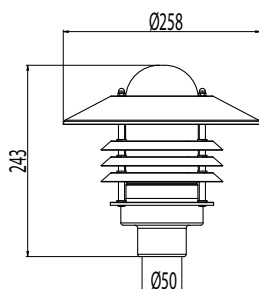

E number	Type	Product name	Base	Model	Colour	Kg
Poles ø 50 mm fit to AVG01 and AVGP05 models				Height, m		
46 031 21	VP150050/V	VP150050/V 1.5M 50MM WH		1,5	white	2,5
46 031 24	VP150050/M	VP150050/M 1.5M 50MM BK		1,5	black	2,5
46 030 04	VP150050/GH	VP150050/GH 1.5M 50MM GH		1,5	graphite grey	2,5
46 031 27	VP150050/AP	VP150050/AP 1.5M 50MM BR		1,5	antique bronze	2,5
46 031 09	VP225050/V	VP225050/V 2M 50MM WH		2,0	white	3,5
46 031 12	VP225050/M	VP225050/M 2M 50MM BK		2,0	black	3,5
46 030 05	VP225050/GH	VP225050/GH 2M 50MM GH		2,0	graphite grey	3,5
46 031 15	VP225050/AP	VP225050/AP 2M 50MM BR		2,0	antique bronze	3,5
Support legs ø 50 mm fit to AVG01 model				Height, cm		
46 601 44	MJ-5V	MJ-5V 50.8 WH		13,5	white	0,4
46 601 42	MJ-5M	MJ-5M 50.8 BK		13,5	black	0,4
46 030 01	MJ-5GH	MJ-5GH 50.8 GH		13,5	graphite grey	0,4
46 601 40	MJ-5AP	MJ-5AP 50.8 BR		13,5	antique bronze	0,4
46 601 06	MJ-5V/120	MJ-5V/120 50.8 VA 1200MM		120	white	2,2
46 601 05	MJ-5M/120	MJ-5M/120 50.8 MU 1200MM		120	black	2,2
46 030 02	MJ-5GH/120	MJ-5GH/120 50.8 GH 1200MM		120	graphite grey	2,2
46 601 03	MJ-5AP/120	MJ-5AP/120 50.8 ANTPRONS1200MM		120	antique bronze	2,2
Ground supports for poles						
46 030 09	MT	MT GROUND SUPP. 50MM			Terrafix ø 50 mm	0,45

G=clear glass diffuser, C=clear, O=opal/matte. Power indicated as max. incandescent lamp effect, use of energy saving or LED lamps recommended

AVG01