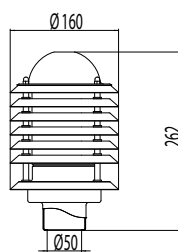

E number	Type	Product name	Base	Model	Colour	Kg
Poles ø 50 mm fit to AVG01 and AVGP05 models				Height, m		
46 031 21	VP150050/V	VP150050/V 1.5M 50MM WH		1,5	white	2,5
46 031 24	VP150050/M	VP150050/M 1.5M 50MM BK		1,5	black	2,5
46 030 04	VP150050/GH	VP150050/GH 1.5M 50MM GH		1,5	graphite grey	2,5
46 031 27	VP150050/AP	VP150050/AP 1.5M 50MM BR		1,5	antique bronze	2,5
46 031 09	VP225050/V	VP225050/V 2M 50MM WH		2,0	white	3,5
46 031 12	VP225050/M	VP225050/M 2M 50MM BK		2,0	black	3,5
46 030 05	VP225050/GH	VP225050/GH 2M 50MM GH		2,0	graphite grey	3,5
46 031 15	VP225050/AP	VP225050/AP 2M 50MM BR		2,0	antique bronze	3,5
Support legs ø 50 mm fit to AVG01 model				Height, cm		
46 601 44	MJ-5V	MJ-5V 50.8 WH		13,5	white	0,4
46 601 42	MJ-5M	MJ-5M 50.8 BK		13,5	black	0,4
46 030 01	MJ-5GH	MJ-5GH 50.8 GH		13,5	graphite grey	0,4
46 601 40	MJ-5AP	MJ-5AP 50.8 BR		13,5	antique bronze	0,4
46 601 06	MJ-5V/120	MJ-5V/120 50.8 VA 1200MM		120	white	2,2
46 601 05	MJ-5M/120	MJ-5M/120 50.8 MU 1200MM		120	black	2,2
46 030 02	MJ-5GH/120	MJ-5GH/120 50.8 GH 1200MM		120	graphite grey	2,2
46 601 03	MJ-5AP/120	MJ-5AP/120 50.8 ANTPRONS1200MM		120	antique bronze	2,2
Ground supports for poles						
46 030 09	MT	MT GROUND SUPP. 50MM			Terrafix ø 50 mm	0,45

G=clear glass diffuser, C=clear, O=opal/matte. Power indicated as max. incandescent lamp effect, use of energy saving or LED lamps recommended

AVGP05

Remove the curved locating pieces (2 pcs) from the ground mount base and fasten them around the mouth of the ground mount.