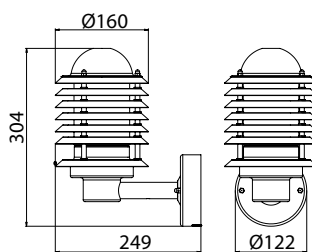

E number	Type	Product name	Base	Model	Colour	Kg
Poles ø 50 mm fit to AVG01 and AVGP05 models				Height, m		
46 031 21	VP150050/V	VP150050/V 1.5M 50MM WH		1,5	white	2,5
46 031 24	VP150050/M	VP150050/M 1.5M 50MM BK		1,5	black	2,5
46 030 04	VP150050/GH	VP150050/GH 1.5M 50MM GH		1,5	graphite grey	2,5
46 031 27	VP150050/AP	VP150050/AP 1.5M 50MM BR		1,5	antique bronze	2,5
46 031 09	VP225050/V	VP225050/V 2M 50MM WH		2,0	white	3,5
46 031 12	VP225050/M	VP225050/M 2M 50MM BK		2,0	black	3,5
46 030 05	VP225050/GH	VP225050/GH 2M 50MM GH		2,0	graphite grey	3,5
46 031 15	VP225050/AP	VP225050/AP 2M 50MM BR		2,0	antique bronze	3,5
Support legs ø 50 mm fit to AVG01 model				Height, cm		
46 601 44	MJ-5V	MJ-5V 50.8 WH		13,5	white	0,4
46 601 42	MJ-5M	MJ-5M 50.8 BK		13,5	black	0,4
46 030 01	MJ-5GH	MJ-5GH 50.8 GH		13,5	graphite grey	0,4
46 601 40	MJ-5AP	MJ-5AP 50.8 BR		13,5	antique bronze	0,4
46 601 06	MJ-5V/120	MJ-5V/120 50.8 VA 1200MM		120	white	2,2
46 601 05	MJ-5M/120	MJ-5M/120 50.8 MU 1200MM		120	black	2,2
46 030 02	MJ-5GH/120	MJ-5GH/120 50.8 GH 1200MM		120	graphite grey	2,2
46 601 03	MJ-5AP/120	MJ-5AP/120 50.8 ANTPRONS1200MM		120	antique bronze	2,2
Ground supports for poles						
46 030 09	MT	MT GROUND SUPP. 50MM			Terrafix ø 50 mm	0,45

G=clear glass diffuser, C=clear, O=opal/matte. Power indicated as max. incandescent lamp effect, use of energy saving or LED lamps recommended

AVGP03

Remove the curved locating pieces (2 pcs) from the ground mount base and fasten them around the mouth of the ground mount.