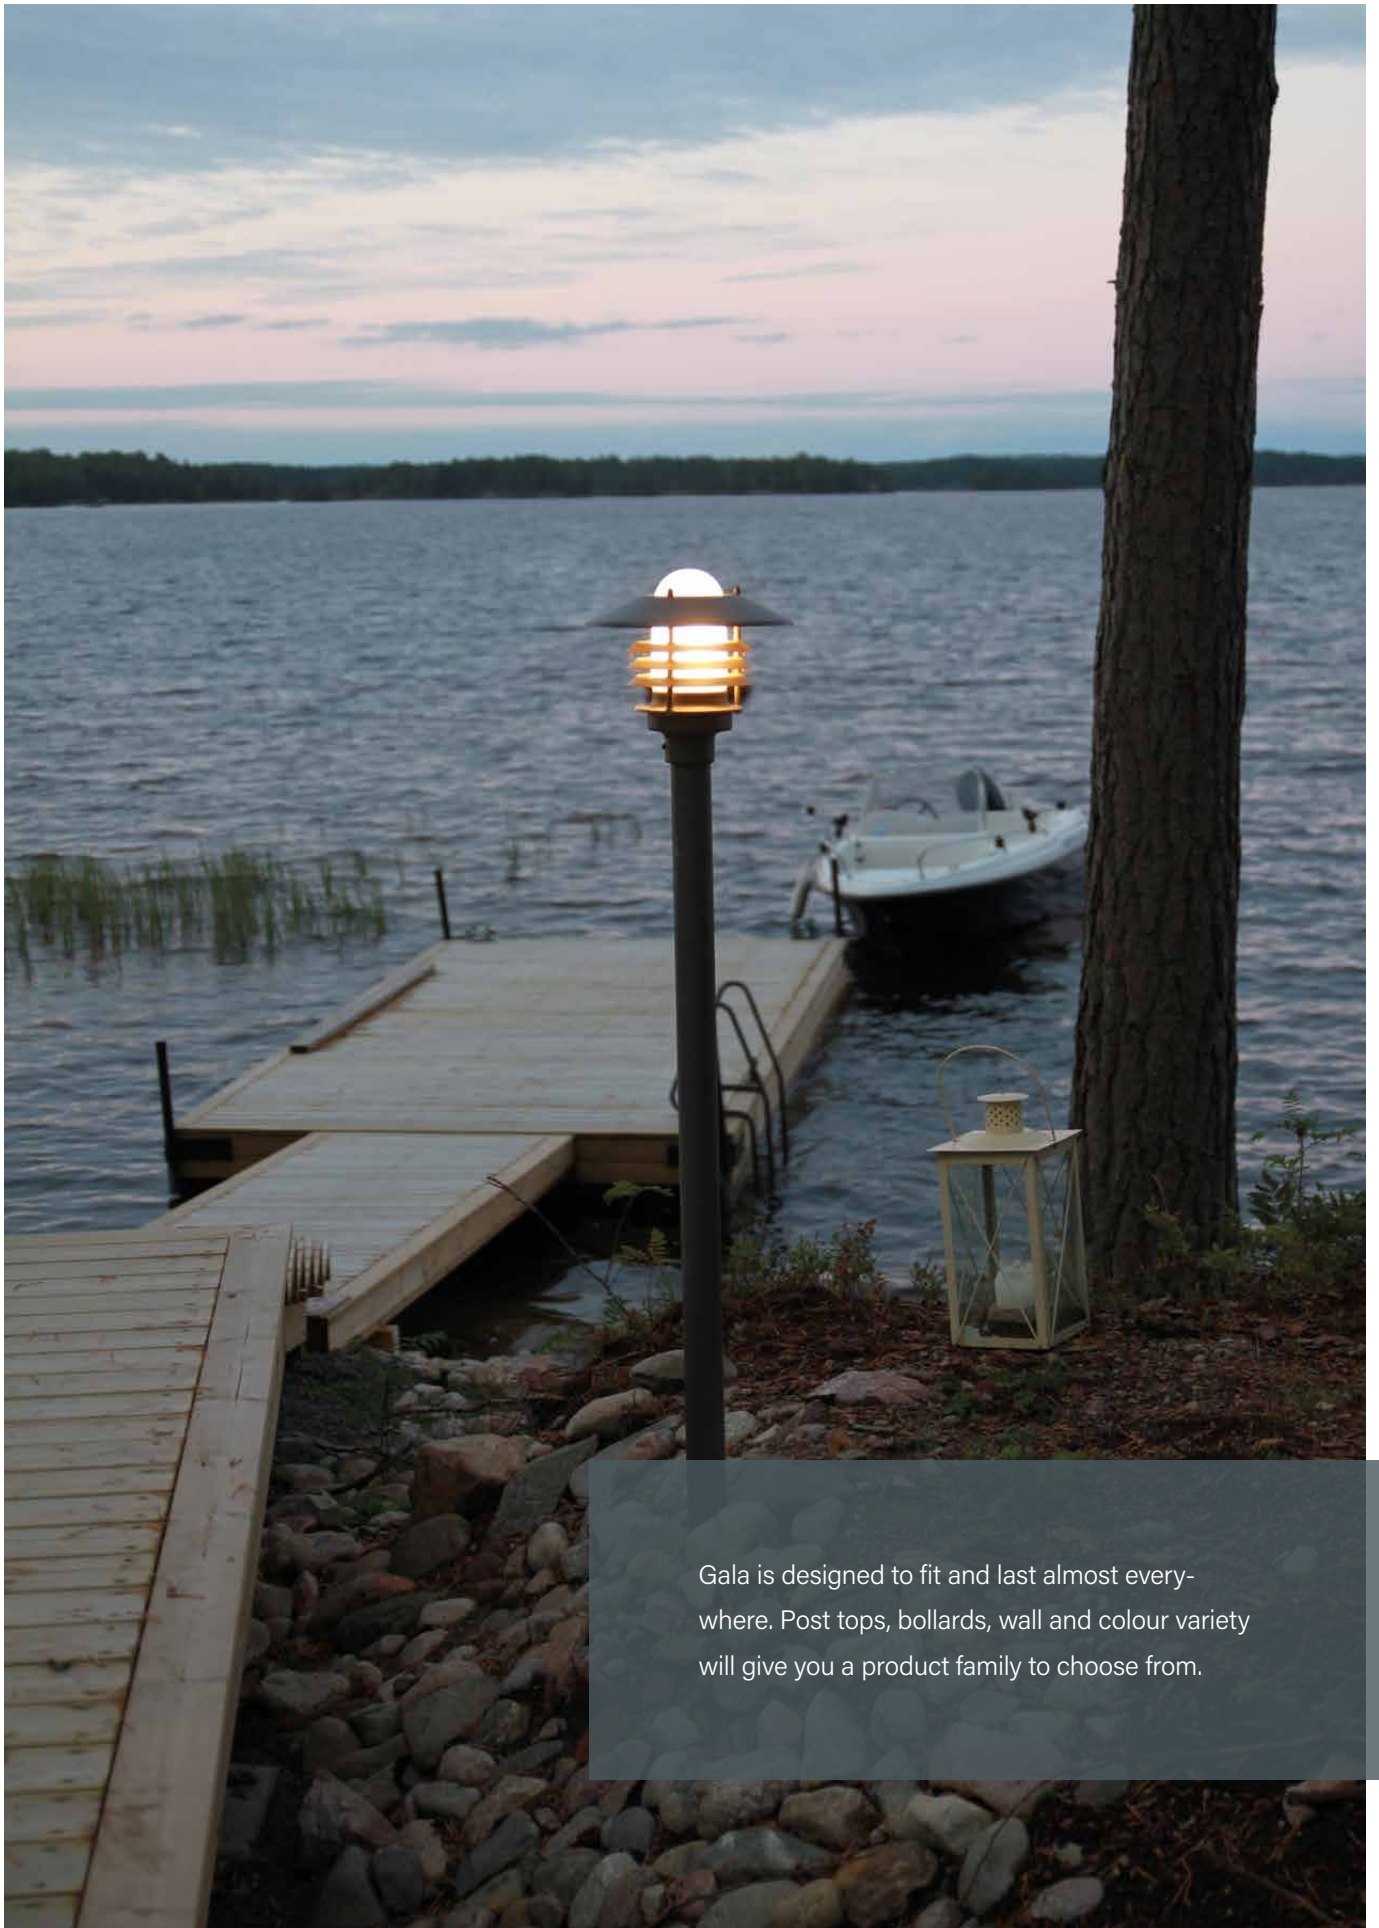

AVG01M

GALA

Gala outdoor lighting series provide elegant luminaires for the entire garden area. The range consists of a coherent selection of wall, roof and pole luminaires. The basic material is durable aluminum.

Remove the curved locating pieces (2 pcs) from the ground mount base and fasten them around the mouth of the ground mount.

Gala is designed to fit and last almost everywhere. Post tops, bollards, wall and colour variety will give you a product family to choose from.