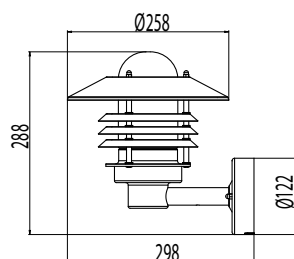

E number	Type	Product name	Base	Model	Colour	Kg
Poles ø 50 mm fit to AVG01 and AVGP05 models				Height, m		
46 031 21	VP150050/V	VP150050/V 1.5M 50MM WH		1,5	white	2,5
46 031 24	VP150050/M	VP150050/M 1.5M 50MM BK		1,5	black	2,5
46 030 04	VP150050/GH	VP150050/GH 1.5M 50MM GH		1,5	graphite grey	2,5
46 031 27	VP150050/AP	VP150050/AP 1.5M 50MM BR		1,5	antique bronze	2,5
46 031 09	VP225050/V	VP225050/V 2M 50MM WH		2,0	white	3,5
46 031 12	VP225050/M	VP225050/M 2M 50MM BK		2,0	black	3,5
46 030 05	VP225050/GH	VP225050/GH 2M 50MM GH		2,0	graphite grey	3,5
46 031 15	VP225050/AP	VP225050/AP 2M 50MM BR		2,0	antique bronze	3,5
Support legs ø 50 mm fit to AVG01 model				Height, cm		
46 601 44	MJ-5V	MJ-5V 50.8 WH		13,5	white	0,4
46 601 42	MJ-5M	MJ-5M 50.8 BK		13,5	black	0,4
46 030 01	MJ-5GH	MJ-5GH 50.8 GH		13,5	graphite grey	0,4
46 601 40	MJ-5AP	MJ-5AP 50.8 BR		13,5	antique bronze	0,4
46 601 06	MJ-5V/120	MJ-5V/120 50.8 VA 1200MM		120	white	2,2
46 601 05	MJ-5M/120	MJ-5M/120 50.8 MU 1200MM		120	black	2,2
46 030 02	MJ-5GH/120	MJ-5GH/120 50.8 GH 1200MM		120	graphite grey	2,2
46 601 03	MJ-5AP/120	MJ-5AP/120 50.8 ANTPRONS1200MM		120	antique bronze	2,2
Ground supports for poles						
46 030 09	MT	MT GROUND SUPP. 50MM			Terrafix ø 50 mm	0,45

G=clear glass diffuser, C=clear, O=opal/matte. Power indicated as max. incandescent lamp effect, use of energy saving or LED lamps recommended

AVG03

Remove the curved locating pieces (2 pcs) from the ground mount base and fasten them around the mouth of the ground mount.