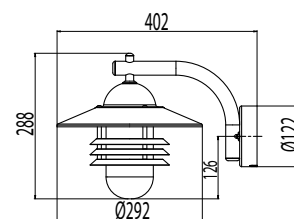

E number	Type	Product name	Base	Model	Colour	Kg
Poles ø 50 mm fit to AVG01 and AVGP05 models				Height, m		
46 031 21	VP150050/V	VP150050/V 1.5M 50MM WH		1,5	white	2,5
46 031 24	VP150050/M	VP150050/M 1.5M 50MM BK		1,5	black	2,5
46 030 04	VP150050/GH	VP150050/GH 1.5M 50MM GH		1,5	graphite grey	2,5
46 031 27	VP150050/AP	VP150050/AP 1.5M 50MM BR		1,5	antique bronze	2,5
46 031 09	VP225050/V	VP225050/V 2M 50MM WH		2,0	white	3,5
46 031 12	VP225050/M	VP225050/M 2M 50MM BK		2,0	black	3,5
46 030 05	VP225050/GH	VP225050/GH 2M 50MM GH		2,0	graphite grey	3,5
46 031 15	VP225050/AP	VP225050/AP 2M 50MM BR		2,0	antique bronze	3,5
Support legs ø 50 mm fit to AVG01 model				Height, cm		
46 601 44	MJ-5V	MJ-5V 50.8 WH		13,5	white	0,4
46 601 42	MJ-5M	MJ-5M 50.8 BK		13,5	black	0,4
46 030 01	MJ-5GH	MJ-5GH 50.8 GH		13,5	graphite grey	0,4
46 601 40	MJ-5AP	MJ-5AP 50.8 BR		13,5	antique bronze	0,4
46 601 06	MJ-5V/120	MJ-5V/120 50.8 VA 1200MM		120	white	2,2
46 601 05	MJ-5M/120	MJ-5M/120 50.8 MU 1200MM		120	black	2,2
46 030 02	MJ-5GH/120	MJ-5GH/120 50.8 GH 1200MM		120	graphite grey	2,2
46 601 03	MJ-5AP/120	MJ-5AP/120 50.8 ANTPRONS1200MM		120	antique bronze	2,2
Ground supports for poles						
46 030 09	MT	MT GROUND SUPP. 50MM			Terrafix ø 50 mm	0,45

G=clear glass diffuser, C=clear, O=opal/matte. Power indicated as max. incandescent lamp effect, use of energy saving or LED lamps recommended

AVG07

Remove the curved locating pieces (2 pcs) from the ground mount base and fasten them around the mouth of the ground mount.