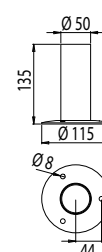

E number	Type	Product name	Base	Model	Colour	Kg
Poles ø 50 mm fit to AVG01 and AVGP05 models				Height, m		
46 031 21	VP150050/V	VP150050/V 1.5M 50MM WH		1,5	white	2,5
46 031 24	VP150050/M	VP150050/M 1.5M 50MM BK		1,5	black	2,5
46 030 04	VP150050/GH	VP150050/GH 1.5M 50MM GH		1,5	graphite grey	2,5
46 031 27	VP150050/AP	VP150050/AP 1.5M 50MM BR		1,5	antique bronze	2,5
46 031 09	VP225050/V	VP225050/V 2M 50MM WH		2,0	white	3,5
46 031 12	VP225050/M	VP225050/M 2M 50MM BK		2,0	black	3,5
46 030 05	VP225050/GH	VP225050/GH 2M 50MM GH		2,0	graphite grey	3,5
46 031 15	VP225050/AP	VP225050/AP 2M 50MM BR		2,0	antique bronze	3,5
Support legs ø 50 mm fit to AVG01 model				Height, cm		
46 601 44	MJ-5V	MJ-5V 50.8 WH		13,5	white	0,4
46 601 42	MJ-5M	MJ-5M 50.8 BK		13,5	black	0,4
46 030 01	MJ-5GH	MJ-5GH 50.8 GH		13,5	graphite grey	0,4
46 601 40	MJ-5AP	MJ-5AP 50.8 BR		13,5	antique bronze	0,4
46 601 06	MJ-5V/120	MJ-5V/120 50.8 VA 1200MM		120	white	2,2
46 601 05	MJ-5M/120	MJ-5M/120 50.8 MU 1200MM		120	black	2,2
46 030 02	MJ-5GH/120	MJ-5GH/120 50.8 GH 1200MM		120	graphite grey	2,2
46 601 03	MJ-5AP/120	MJ-5AP/120 50.8 ANTPRONS1200MM		120	antique bronze	2,2
Ground supports for poles						
46 030 09	MT	MT GROUND SUPP. 50MM			Terrafix ø 50 mm	0,45

G=clear glass diffuser, C=clear, O=opal/matte. Power indicated as max. incandescent lamp effect, use of energy saving or LED lamps recommended

MJ-5

Remove the curved locating pieces (2 pcs) from the ground mount base and fasten them around the mouth of the ground mount.