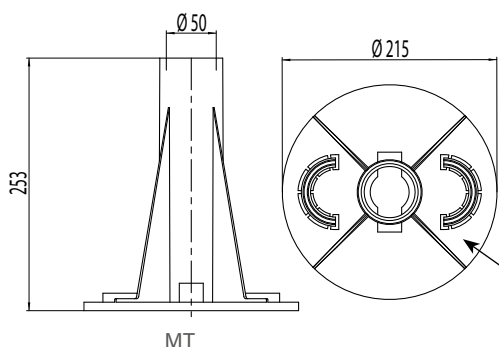

MT

Remove the curved locating pieces (2 pcs) from the ground mount base and fasten them around the mouth of the ground mount.