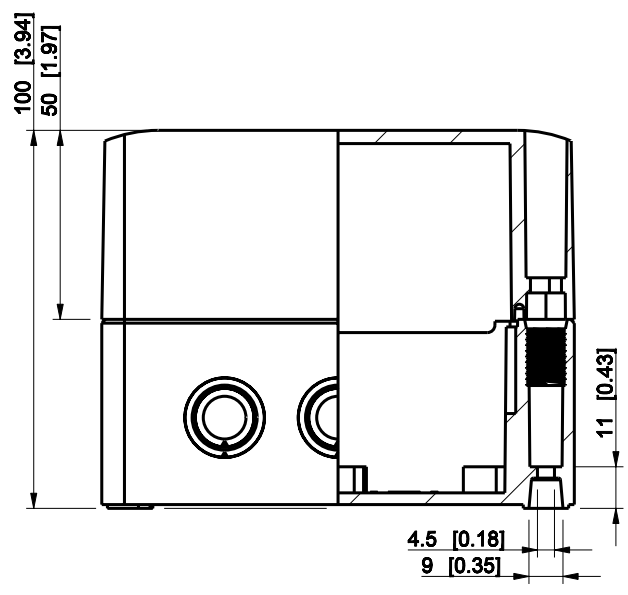

ID	Description	Date	By	Appr.
A				

Dimensions in mm [inches]

Material: Polycarbonate, fiberglass-reinforced	Color: RAL 7035
--	-----------------

Supplier:	Tool No:	Weight [kg]: 0.24	Volume:
-----------	----------	-------------------	---------

SPCK081310T

Scale	Date	08.12.08
1:2	By	PKos
-	Checked	
-	Ctrl	

Replaces:	
Replaced:	
Drw No:	- A
Ref:	Cubo S
Code:	SPCK081310T
Sheet No:	

model SPCK081310T PART
 drawing CUBOS DRAWING