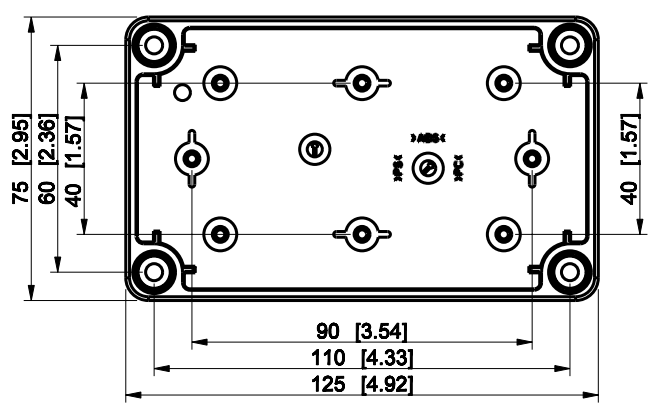

ID	Description	Date	By	Appr.
A				

Dimensions in mm [inches]

Material: Polycarbonate, fiberglass-reinforced	Color: RAL 7035
--	-----------------

Supplier:	Tool No:	Weight [kg]: 0.24	Volume:
-----------	----------	-------------------	---------

SPCK081310T

Scale	Date	08.12.08
1:2	By	PKos
-	Checked	
-	Ctrl	

Replaces:	
Replaced:	
Drw No:	- A
Ref:	Cubo S
Code:	SPCK081310T
Sheet No:	

model SPCK081310T PART
 drawing CUBOS DRAWING