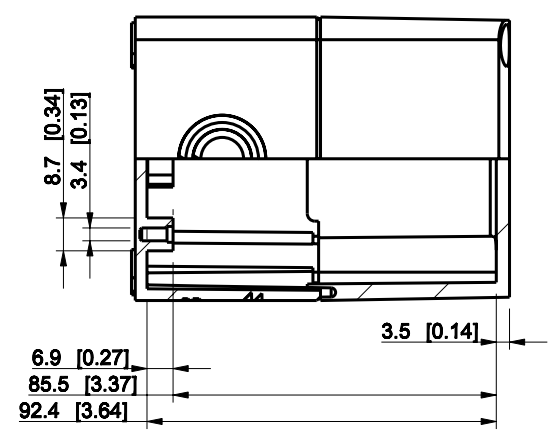

ID	Description	Date	By	Appr.
A				

Dimensions in mm [inches]

Material: Polycarbonate, fiberglass-reinforced	Color: RAL 7035
--	-----------------

Supplier:	Tool No:	Weight [kg]: 0.24	Volume:
-----------	----------	-------------------	---------

SPCK081310T

Scale	Date	08.12.08
1:2	By	PKos
-	Checked	
-	Ctrl	

Replaces:	
Replaced:	
Drw No:	- A
Ref:	Cubo S
Code:	SPCK081310T
Sheet No:	

model SPCK081310T PART
 drawing CUBOS DRAWING