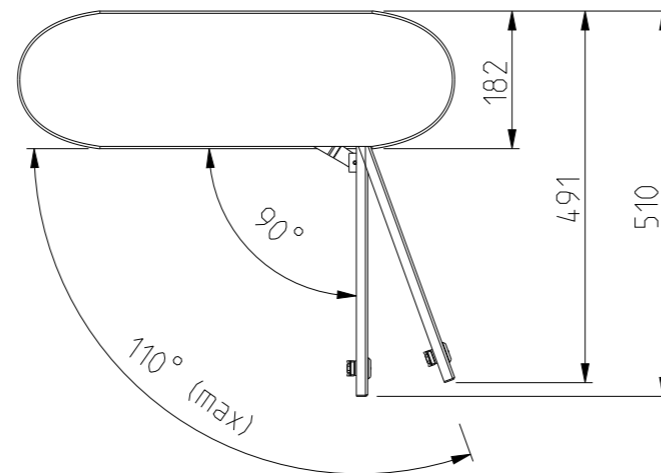

EVTL32.00 Ground mounting box (accessory)

<b>ENSTO</b>		
Ensto Building Systems Finland		
Scale	Date	29.5.23
1:10	By	MNi
A3	Checked	
Sheet No: 1 (1)	Ctrl	

Dimensional drawing  
EVF200B

Replaces:	
Replaced:	
Ref:	000626934 A
Code:	