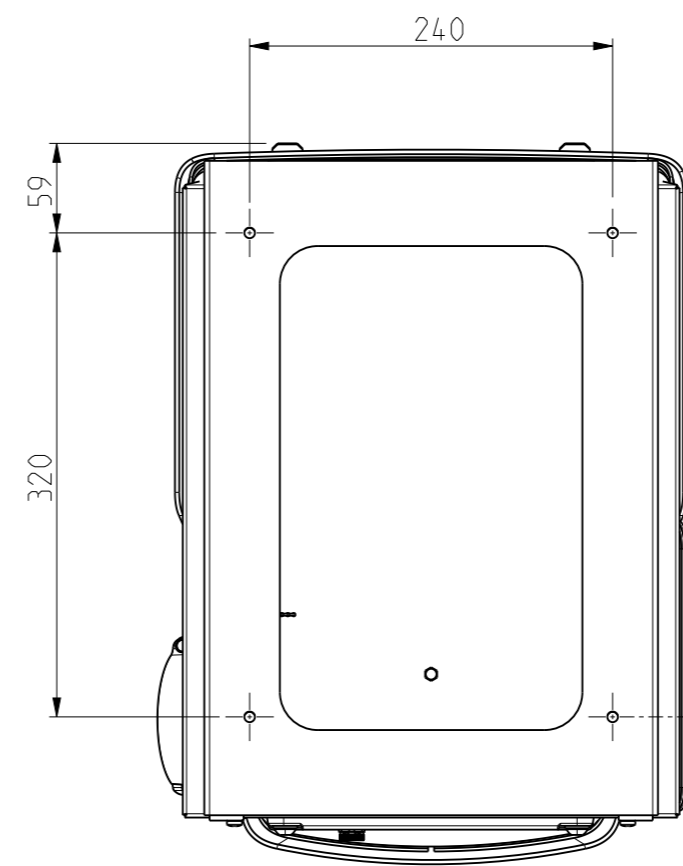

1 2 3 4 5 6 7 8

A  
B  
C  
D

Energy meter reading window on the left-hand side

|                                |         |            |
|--------------------------------|---------|------------|
| <b>ENSTO</b>                   |         |            |
| Ensto Building Systems Finland |         |            |
| Scale                          | Date    | 18.11.2022 |
| 1:5                            | By      | MTN        |
| A3                             | Checked |            |
| Sheet No: 1 (1)                | Ctrl    |            |

Dimensional drawing  
EVB100B series

|           |           |
|-----------|-----------|
| Replaces: |           |
| Replaced: |           |
| Ref:      | 000615147 |
| Code:     |           |

E  
B