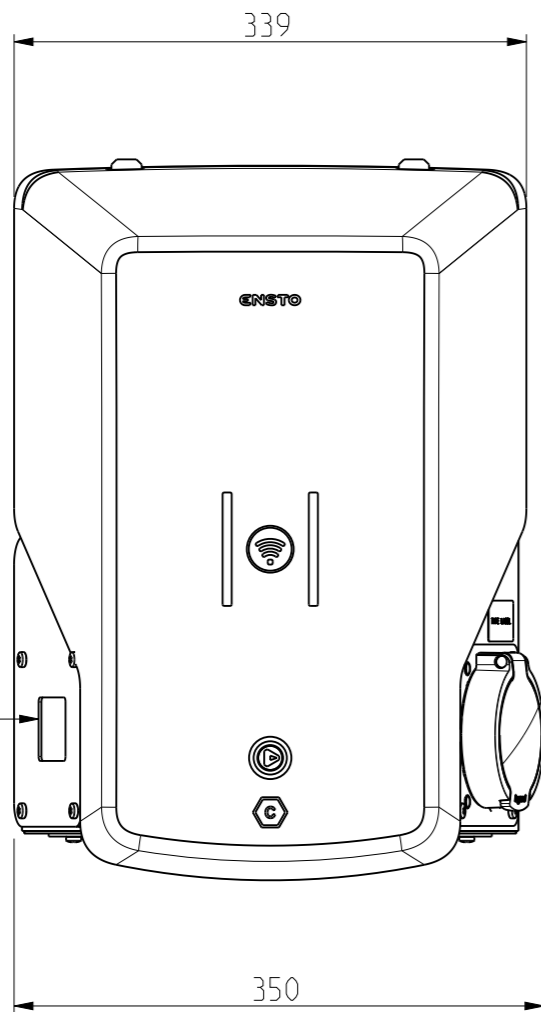

1 2 3 4 5 6 7 8

A  
B  
C  
D

Energy meter reading window on the left-hand side

|                                |         |            |
|--------------------------------|---------|------------|
| <b>ENSTO</b>                   |         |            |
| Ensto Building Systems Finland |         |            |
| Scale                          | Date    | 18.11.2022 |
| 1:5                            | By      | MTN        |
| A3                             | Checked |            |
| Sheet No: 1 (1)                | Ctrl    |            |

Dimensional drawing  
EVB100B series

|           |           |
|-----------|-----------|
| Replaces: |           |
| Replaced: |           |
| Ref:      | 000615147 |
| Code:     |           |

E  
B