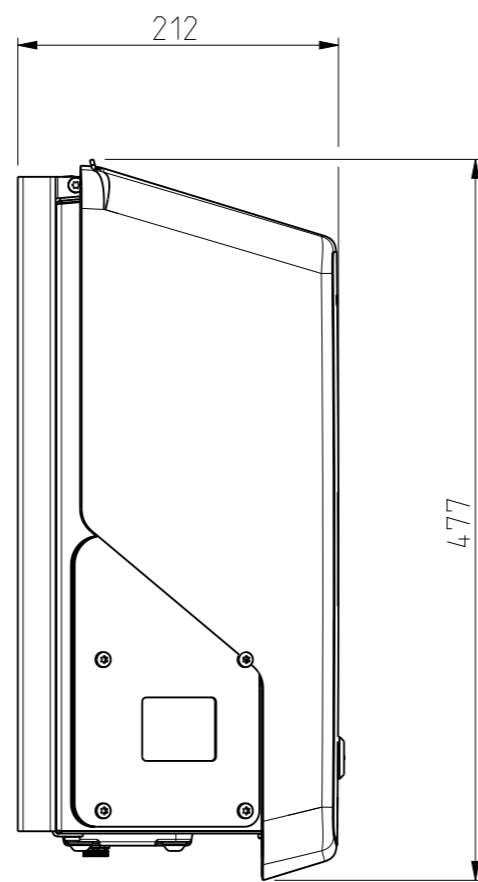

1 2 3 4 5 6 7 8

A  
B  
C  
D

Energy meter reading window on the left-hand side

|                                |         |            |
|--------------------------------|---------|------------|
| <b>ENSTO</b>                   |         |            |
| Ensto Building Systems Finland |         |            |
| Scale                          | Date    | 18.11.2022 |
| 1:5                            | By      | MTN        |
| A3                             | Checked |            |
| Sheet No: 1 (1)                | Ctrl    |            |

Dimensional drawing  
EVB100B series

|           |           |
|-----------|-----------|
| Replaces: |           |
| Replaced: |           |
| Ref:      | 000615147 |
| Code:     |           |

E  
B