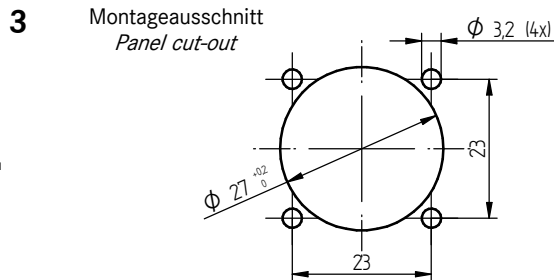

Montageanleitung / *Assembly instruction* EPIC® SIGNAL R 3.0 B1

4

ISO 1580 - M3
0,5 Nm

Flachdichtung - Art.Nr. 50202203
Gasket - art. no. 50202203

Gültig für / *valid for:*

00009082	EPIC® SIGNAL R 3.0 B1 21 MALE CONTACTS
00009700	EPIC® SIGNAL R 3.0 B1 26 MALE CONTACTS
00009135	EPIC® SIGNAL R 3.0 B1 21 FEMALE CONTACTS
00008978	EPIC® SIGNAL R 3.0 B1 26 FEMALE CONTACTS