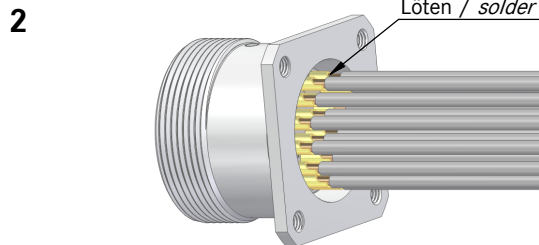

Montageanleitung / *Assembly instruction* EPIC® SIGNAL R 3.0 B1

4

ISO 1580 - M3
0,5 Nm

Flachdichtung - Art.Nr. 50202203
Gasket - art. no. 50202203

Gültig für / *valid for:*

00009082	EPIC® SIGNAL R 3.0 B1 21 MALE CONTACTS
00009700	EPIC® SIGNAL R 3.0 B1 26 MALE CONTACTS
00009135	EPIC® SIGNAL R 3.0 B1 21 FEMALE CONTACTS
00008978	EPIC® SIGNAL R 3.0 B1 26 FEMALE CONTACTS