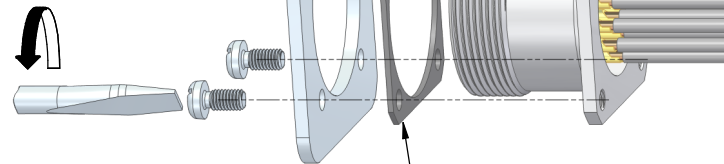

Montageanleitung / *Assembly instruction* EPIC® SIGNAL R 3.0 B1

4

ISO 1580 - M3
0,5 Nm

Flachdichtung - Art.Nr. 50202203
Gasket - art. no. 50202203

Gültig für / *valid for:*

00009082	EPIC® SIGNAL R 3.0 B1 21 MALE CONTACTS
00009700	EPIC® SIGNAL R 3.0 B1 26 MALE CONTACTS
00009135	EPIC® SIGNAL R 3.0 B1 21 FEMALE CONTACTS
00008978	EPIC® SIGNAL R 3.0 B1 26 FEMALE CONTACTS