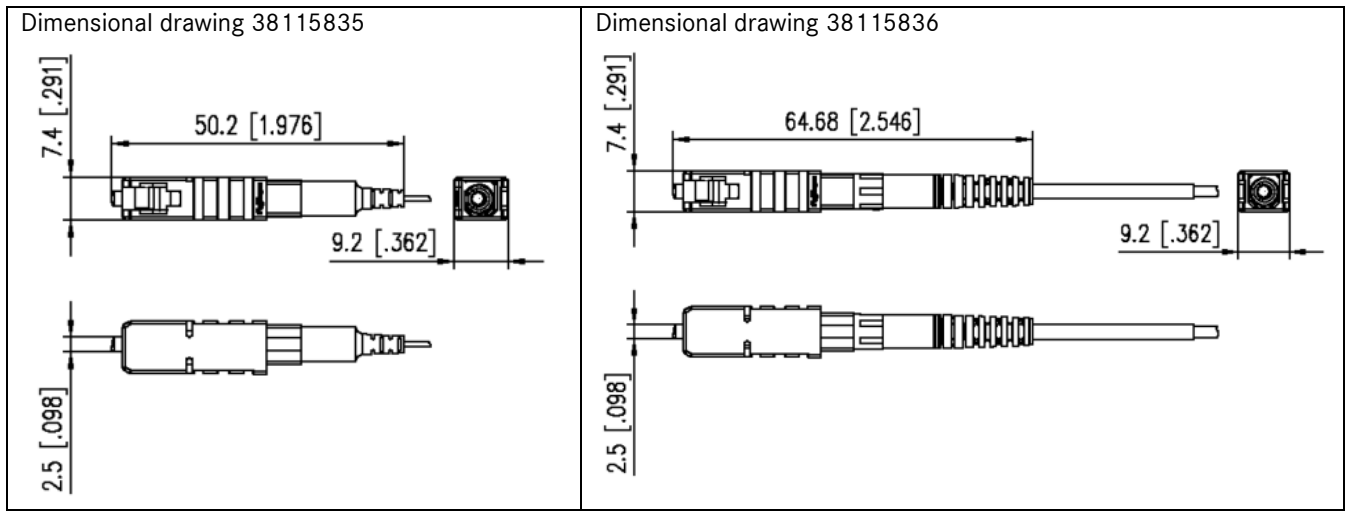

38115835	DATA SHEET	
Valid from: 09.11.2023	EPIC® DATA FFC-SC-PC-OM3/4-F*-10PCS	

Materials and material properties

Ferrule, material	ceramic
Housing, material	plastics
Cable boot, material	elastomer
Dust protection, material	elastomer

Technical drawings

Standard

Fibre optic connector interface for type SC IEC 61754-4

Scopes of application

Data centres, FTTH (Fiber to the Home), FITH (Fiber in the Home), repair work in the field

Note

Photographs are not to scale and do not represent detailed images of the respective products.

Creator: THLE3/PDP Released: FELI1/PDP	Document: DB38115835EN Version: 03	page 2 of 2