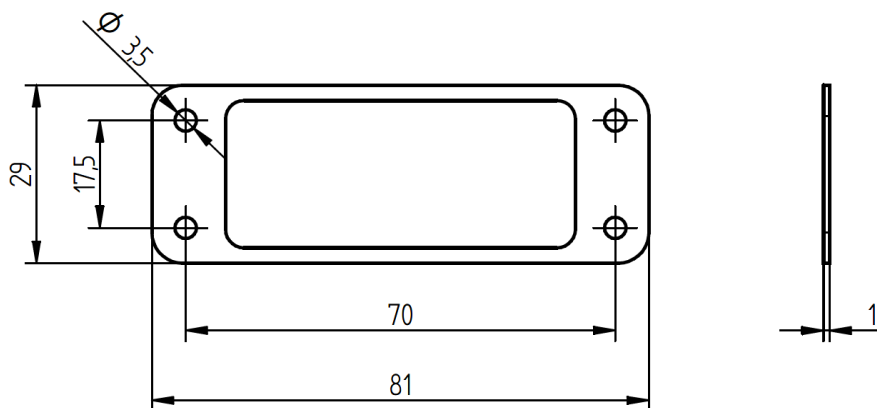

### Technical Drawings

Flat Gasket, H-A 3 (38116823)

Flat Gasket, H-A 3 (10607100)

Flat Gasket, H-A 10 (10607200)

Creator: THBO1/PDC Released: IVSE1/PDC	Document: DB10607100EN Version: 02	Page 3 of 4
---	---------------------------------------	-------------