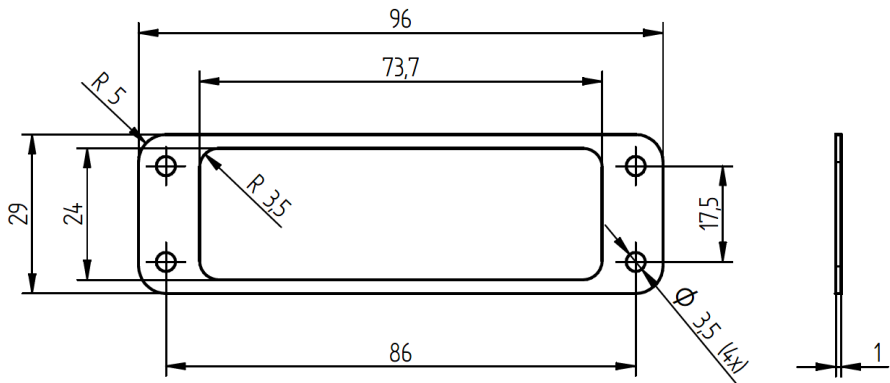

10607100	DATA SHEET	
Valid from: 08.12.2025	EPIC® FLAT GASKETS FOR HOUSING H-A	

Flat Gasket, H-A 16 (10607300)