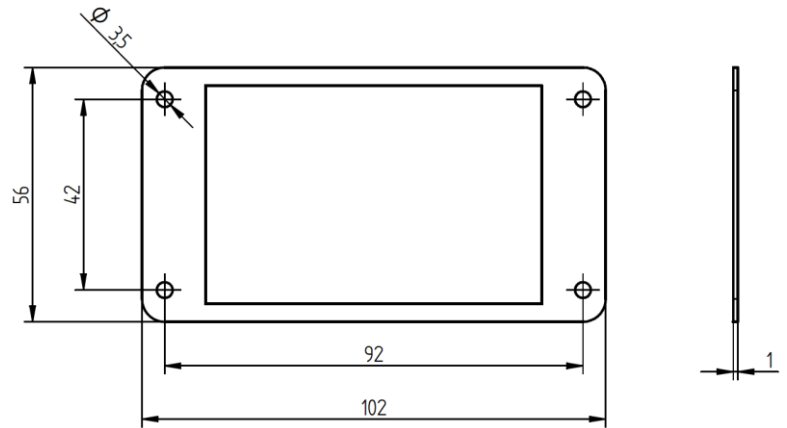

Flat Gasket, H-A 32 (10607600)

Remark

The photographs are not to scale and are not detailed representations of the respective products.

Creator: THB01/PDC Released: IVSE1/PDC	Document: DB10607100EN Version: 02	Page 4 of 4