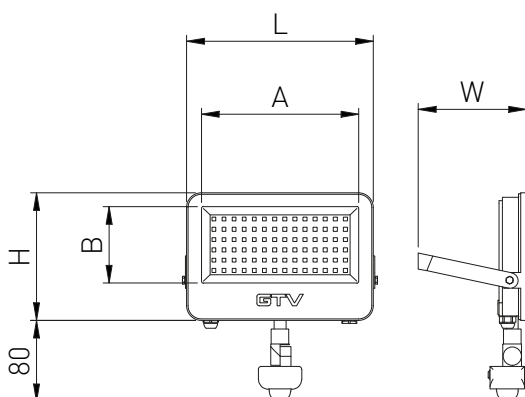

DOVER

Folder	Power	Beam Angle	Light Output	PF	Barcode
LD-DOVER20W-PIR-CCT	20W	CCT	2200 lm	0,5	5902801658464
LD-DOVER30W-PIR-CCT	30W		3600 lm	0,9	5902801658495
LD-DOVER50W-PIR-CCT	50W		6000 lm		5902801658525

Folder	L [mm]	H [mm]	W [mm]	A [mm]	B [mm]
LD-DOVER20W-PIR-CCT	130	90	80	100	40
LD-DOVER30W-PIR-CCT	170	110	100	140	60
LD-DOVER50W-PIR-CCT	190	130	110	160	75