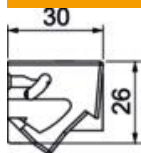

Item number	7407932
Type	SA GES9 9011
Description 1	Cord outlet
Description 2	with dust protection seal
Manufacturer	OBO
Colour	Graphite black; RAL 9011
Material	Polyamide
Smallest sales unit	1
Unit of quantity	Piece
Weight	2.65 kg
Weight unit	kg/100 pc.
CO2 Footprint (GWP) Cradle-to-Gate	0,199 kg CO2e / 1 Piece

Technical data sheet

Cord outlet, nominal size 9, with dust protection seal, graphite black

Item number: 7407932

Dimensions

Length	30 mm
Width	88 mm
Height	30 mm

Technical data

Version for	With cable outlet
Floor care	Dry