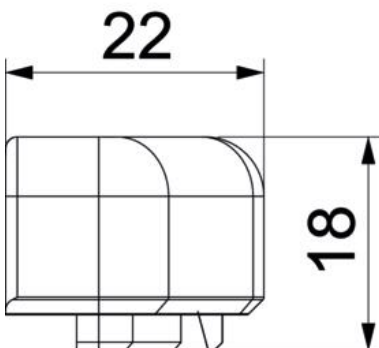

Technical data sheet

End piece SL ESre2050

Item number: 6132277

End piece (right) as a fitting for the skirting trunking.
For a clean end to the trunking system. For attaching to the trunking ends.

PVC Polyvinylchloride

Master data

Item number	6132277
Type	SL ESre2050 rws
Description 1	End piece right
Description 2	SL 20x50 9010
Manufacturer	OBO
Colour	Pure white; RAL 9010
Material	Polyvinylchloride
Smallest sales unit	10
Unit of quantity	Piece
Weight	0.5 kg
Weight unit	kg/100 pc.
CO2 Footprint (GWP) Cradle-to-Gate	0,0223 kg CO2e / 1 Piece

Technical data sheet

End piece SL ESre2050

Item number: 6132277

Dimensions

Length	22 mm
Width	18 mm
Height	52 mm

Technical data sheet

End piece SL ESre2050

Item number: 6132277

Technical data

Version for	Right
Decoration	Without
Cover sealing lip	Without
Halogen-free	no
With carpet strip	no
Protection rating	IP40
Protection rating IK code	IK06
Permitted temperature range, max.	60 °C
Permitted temperature range, min.	-5 °C
Pre-markings	no