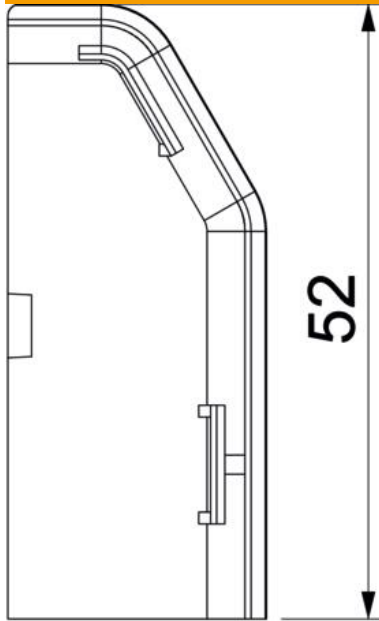

Technical data sheet

End piece SL ESre2050

Item number: 6132277

End piece (right) as a fitting for the skirting trunking.
For a clean end to the trunking system. For attaching to the trunking ends.

PVC Polyvinylchloride

Master data

Item number	6132277
Type	SL ESre2050 rws
Description 1	End piece right
Description 2	SL 20x50 9010
Manufacturer	OBO
Colour	Pure white; RAL 9010
Material	Polyvinylchloride
Smallest sales unit	10
Unit of quantity	Piece
Weight	0.5 kg
Weight unit	kg/100 pc.
CO2 Footprint (GWP) Cradle-to-Gate	0,0223 kg CO2e / 1 Piece

Technical data sheet

End piece SL ESre2050

Item number: 6132277

Dimensions

Length	22 mm
Width	18 mm
Height	52 mm

Technical data sheet

End piece SL ESre2050

Item number: 6132277