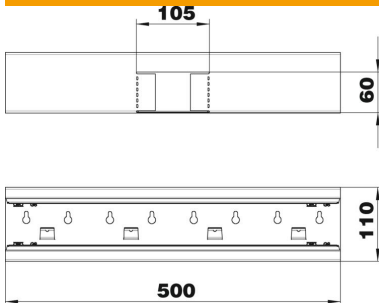

Technical data sheet

T piece, symmetrical, for device installation trunking Rapid 80 type GS-S90110

Item number: 6277160

T piece suitable for direct wall mounting.

St Steel

Master data

Item number	6277160
Type	GS-ST90110RW
Description 1	T piece
Description 2	symmetrical
Manufacturer	OBO
Dimension	90x110x500
Colour	Pure white; RAL 9010
Material	Steel
Smallest sales unit	1
Unit of quantity	Piece
Weight	142 kg
Weight unit	kg/100 pc.
CO2 Footprint (GWP) Cradle-to-Gate	3,5032 kg CO2e / 1 Piece

Technical data sheet

T piece, symmetrical, for device installation trunking Rapid
80 type GS-S90110
Item number: 6277160

Dimensions

Length	500 mm
Width	110 mm
Height	90 mm

Technical data

Number of covers	1
Version for	Base
for duct width	110 mm
for trunking height	90 mm
Halogen-free	yes
Cable retaining clip	no
Duct connector	no
Cover mounting type	Internal
Mounting perforation in base	yes
Cover width	76.5 mm
Protection rating	IP30
Protective film	yes
Protection rating IK code	IK10
Symmetrical	yes
Permitted temperature range, max.	60 °C
Permitted temperature range, min.	-25 °C