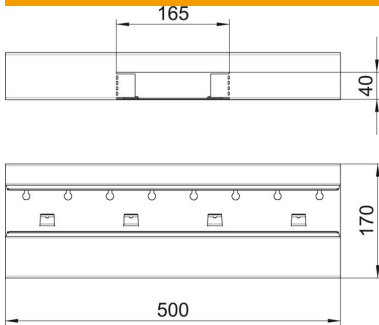

# Technical data sheet

T piece, asymmetrical, for device installation trunking Rapid 80 type GS-A70170  
Item number: 6277860

T piece suitable for direct wall mounting.

St Steel

## Master data

Item number	6277860
Type	GS-AT70170RW
Description 1	T piece
Description 2	asymmetrical
Manufacturer	OBO
Dimension	70x170x500
Colour	Pure white; RAL 9010
Material	Steel
Smallest sales unit	1
Unit of quantity	Piece
Weight	172 kg
Weight unit	kg/100 pc.
CO2 Footprint (GWP) Cradle-to-Gate	4,1113 kg CO2e / 1 Piece

# Technical data sheet

T piece, asymmetrical, for device installation trunking Rapid 80 type GS-A70170  
Item number: 6277860

## Dimensions

Length	500 mm
Width	170 mm
Height	70 mm