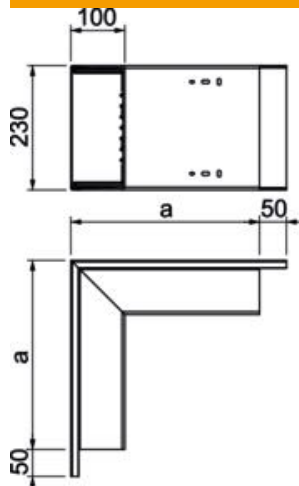

Technical data sheet

External corner, trunking type WDK 100230

Item number: 6024581

External corner hood for changing the direction of the WDK trunking.

PVC Polyvinylchloride

Master data

Item number	6024581
Type	WDK A100230GR
Description 1	External corner
Manufacturer	OBO
Dimension	348x230x100
Colour	Stone grey; RAL 7030
Material	Polyvinylchloride
Smallest sales unit	1
Unit of quantity	Piece
Weight	193.2 kg
Weight unit	kg/100 pc.
CO2 Footprint (GWP) Cradle-to-Gate	8,7014 kg CO2e / 1 Piece

Technical data sheet

External corner, trunking type WDK 100230

Item number: 6024581

Dimensions

Length	348 mm
Width	230 mm
Height	100 mm
Dimension a	348 mm

Technical data

Version for	Base and cover
Fastening type	Base perforation
Maintain electrical functions	no
for duct dimension	100 x 230
Halogen-free	no
Trunking depth	100 mm
Protection rating	IP30
Protective film	no
Protection rating IK code	IK04
Self-extinguishing	yes
Permitted temperature range, max.	60 °C
Permitted temperature range, min.	-5 °C
Angle range, max.	90 mm
Angle range, min.	90 mm