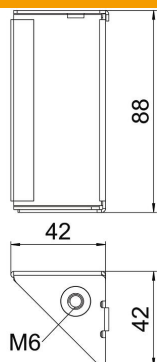

## Additional support for BKRS

Item number: 6049287

Additional Z support for the elevation of the walkable BKRS cable tray system on the floor. Fastening with flat-head screw FKS 6 x 12 mm (item no. 6049246).

### Master data

Item number	6049287
Type	ZS BKRS 100
Description 1	Additional support for BKRS
Description 2	system height 100
Manufacturer	OBO
Dimension	42x42x88
Colour	zinc
Material	Steel
Surface	Strip galvanized
Surface standard	DIN EN 10346
Smallest sales unit	1
Unit of quantity	Piece
Weight	10.613 kg
Weight unit	kg/100 pc.
CO2 Footprint (GWP) Cradle-to-Gate	0,3602 kg CO2e / 1 Piece

## Dimensions

Height	88 mm
Dimension L	88 mm