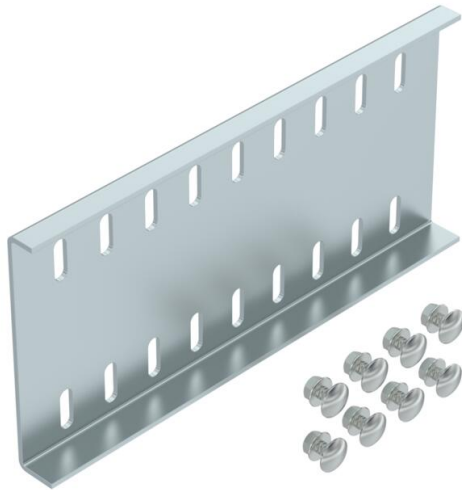

## Straight connector, external, for SKSU 6,000 mm

Item number: 6067055

Straight connector for a straight, screwed connection of cable trays SKSU 6,000 mm.

- St** Steel
- FS** Strip galvanized

### Master data

Item number	6067055
Type	RLVA 110 FS
Description 1	Outside straight connector
Description 2	for cable tray SKSU 6000 mm
Manufacturer	OBO
Dimension	117x20x250
Colour	zinc
Material	Steel
Surface	Strip galvanized
Surface standard	DIN EN 10346
Smallest sales unit	2
Unit of quantity	Piece
Weight	73.3 kg
Weight unit	kg/100 pc.
CO2 Footprint (GWP) Cradle-to-Gate	1,9357 kg CO2e / 1 Piece

## Dimensions

Length	250 mm
Width	20 mm
Height	117 mm

## Technical data

Version for	Straight connector
Maintain electrical functions	no
Suitable for mesh cable tray	no
Suitable for cable ladder	no
Suitable for cable tray	yes
Suitable for cable tray system height	110 mm
Articulated connector, vertical	no
Rustproof steel, pickled	no
Connection type	Screw connector