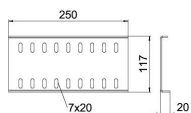

### Master data

Item number	6067055
Type	RLVA 110 FS
Description 1	Outside straight connector
Description 2	for cable tray SKSU 6000 mm
Manufacturer	OBO
Dimension	117x20x250
Colour	zinc
Material	Steel
Surface	Strip galvanized
Surface standard	DIN EN 10346
Smallest sales unit	2
Unit of quantity	Piece
Weight	73.3 kg
Weight unit	kg/100 pc.
CO2 Footprint (GWP) Cradle-to-Gate	1,9357 kg CO2e / 1 Piece

## Dimensions

Length	250 mm
Width	20 mm
Height	117 mm