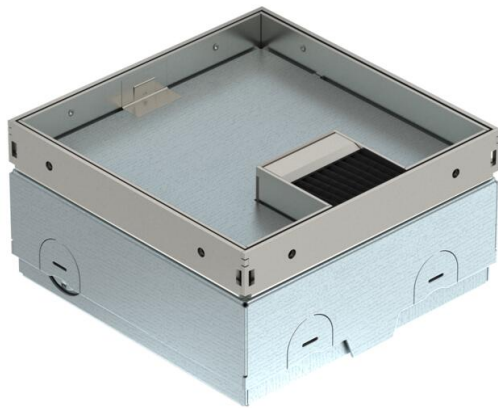

Technical data sheet

UDHOME-ONE floor socket, with floor covering recess,
freely equippable, stainless steel
Item number: 7368298

Square floor socket for use in dry-care systems and screed floors in indoor areas. Installation housing with pre-marked insertion openings for pipes (M20/M25). Cover adjustable to top edge of floor covering using four height-adjustment supports. The minimum installation depth is 75 mm, the height-adjustment range +30 mm. Frame and cover made of stainless steel and visible in the floor covering. Cover with floor covering recess. With brush bar for covered cable routing. Empty housing for 2 devices 45 x 45 mm.

A2 Stainless steel

Master data

Item number	7368298
Type	UDHOME-ONE BV15F
Description 1	Floor socket
Description 2	for 2 devices 45x45mm
Manufacturer	OBO
Dimension	140x140x75
Material	Stainless steel
Smallest sales unit	1
Unit of quantity	Piece
Weight	220 kg
Weight unit	kg/100 pc.
CO2 Footprint (GWP) Cradle-to-Gate	10,209 kg CO2e / 1 Piece