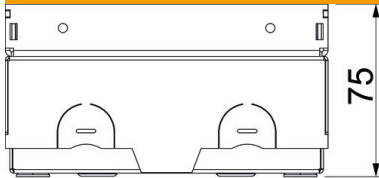

A2 Stainless steel

Master data

Item number	7368298
Type	UDHOME-ONE BV15F
Description 1	Floor socket
Description 2	for 2 devices 45x45mm
Manufacturer	OBO
Dimension	140x140x75
Material	Stainless steel
Smallest sales unit	1
Unit of quantity	Piece
Weight	220 kg
Weight unit	kg/100 pc.
CO2 Footprint (GWP) Cradle-to-Gate	10,209 kg CO2e / 1 Piece

Technical data sheet

UDHOME-ONE floor socket, with floor covering recess,
freely equippable, stainless steel
Item number: 7368298

Dimensions

Length	140 mm
Width	140 mm
Height	75 mm

Technical data

Number of installable devices	2
Cable outlet version	Brush bar
Floor covering protection frame	no
Floor care	Dry
Cover version	Floor covering recess
Seal installation option	no
Application when used	6.101.1 Dry floor care
Application when unused	6.101.1 Dry floor care
Floor height, max.	105 mm
Floor height, min.	75 mm
Suitable for raised floor installation	yes
Suitable for screed-flush closed underfloor ducts	no
Suitable for screed-covered underfloor ducts	no
Suitable for cavity floor installation	yes
Suitable for wet care	no
Suitable for underfloor ducts	no
Device support to accept mounting boxes	no
With floor covering recess	yes
Protection rating (IP) when used	IP20
Protection rating (IP) when unused	IP40
Protection rating IK code	IK10
Heavy-duty version	no
Vertical load, large area	to 15,000 N
Vertical load, small area	to 3,000 N