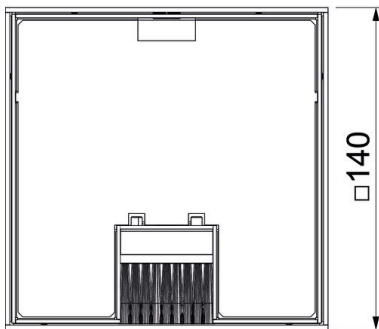

Technical data sheet

UDHOME-ONE floor socket, with floor covering recess,
freely equippable, stainless steel
Item number: 7368298

Square floor socket for use in dry-care systems and screed floors in indoor areas. Installation housing with pre-marked insertion openings for pipes (M20/M25). Cover adjustable to top edge of floor covering using four height-adjustment supports. The minimum installation depth is 75 mm, the height-adjustment range +30 mm. Frame and cover made of stainless steel and visible in the floor covering. Cover with floor covering recess. With brush bar for covered cable routing. Empty housing for 2 devices 45 x 45 mm.

Technical data sheet

UDHOME-ONE floor socket, with floor covering recess,
freely equippable, stainless steel
Item number: 7368298

Dimensions

Length	140 mm
Width	140 mm
Height	75 mm

Technical data

Number of installable devices	2
Cable outlet version	Brush bar
Floor covering protection frame	no
Floor care	Dry
Cover version	Floor covering recess
Seal installation option	no
Application when used	6.101.1 Dry floor care
Application when unused	6.101.1 Dry floor care
Floor height, max.	105 mm
Floor height, min.	75 mm
Suitable for raised floor installation	yes
Suitable for screed-flush closed underfloor ducts	no
Suitable for screed-covered underfloor ducts	no
Suitable for cavity floor installation	yes
Suitable for wet care	no
Suitable for underfloor ducts	no
Device support to accept mounting boxes	no
With floor covering recess	yes
Protection rating (IP) when used	IP20
Protection rating (IP) when unused	IP40
Protection rating IK code	IK10
Heavy-duty version	no
Vertical load, large area	to 15,000 N
Vertical load, small area	to 3,000 N