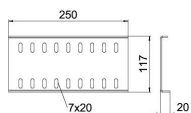

### Master data

Item number	6067057
Type	RLVA 110 FT
Description 1	Outside straight connector
Description 2	for cable tray SKSU 6000 mm
Manufacturer	OBO
Dimension	117x20x250
Colour	zinc
Material	Steel
Surface	Hot-dip galvanised
Surface standard	DIN EN ISO 1461
Smallest sales unit	2
Unit of quantity	Piece
Weight	73.3 kg
Weight unit	kg/100 pc.
CO2 Footprint (GWP) Cradle-to-Gate	1,7959 kg CO2e / 1 Piece

## Dimensions

Length	250 mm
Width	20 mm
Height	117 mm