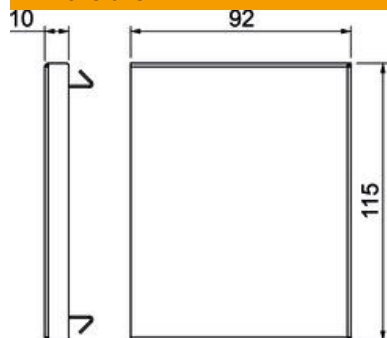

Technical data sheet

End piece, for device installation trunking Rapid 80 type
GS-90110
Item number: 6277170

End piece for GS device installation trunking.

St Steel

Master data

Item number	6277170
Type	GS-E90110RW
Description 1	End piece
Manufacturer	OBO
Dimension	90x110x10
Colour	Pure white; RAL 9010
Material	Steel
Smallest sales unit	1
Unit of quantity	Piece
Weight	12.5 kg
Weight unit	kg/100 pc.
CO2 Footprint (GWP) Cradle-to-Gate	0,3625 kg CO2e / 1 Piece

Technical data sheet

End piece, for device installation trunking Rapid 80 type
GS-90110

Item number: 6277170

Dimensions

Length	10 mm
Width	115 mm
Height	92 mm

Technical data

Version for	Universal
Fastening type	Lockable
for duct width	110 mm
for trunking height	90 mm
Suitable for	Left/right
Halogen-free	yes
Cut lamination	yes
Protection rating	IP30
Protective film	no
Protection rating IK code	IK10
Permitted temperature range, max.	60 °C
Permitted temperature range, min.	-25 °C