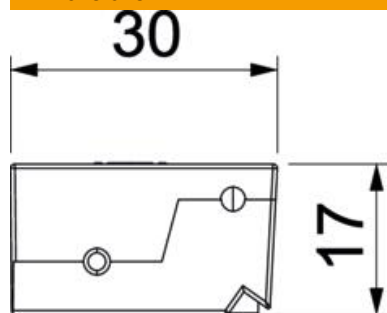

## Master data

Item number	7407938
Type	SA GES-2 1019
Description 1	Cord outlet, complete
Description 2	for GES(R)9-2 GES6-2 GES4-2
Manufacturer	OBO
Colour	Grey-beige; RAL 1019
Material	Polyamide
Smallest sales unit	1
Unit of quantity	Piece
Weight	1.4 kg
Weight unit	kg/100 pc.
CO2 Footprint (GWP) Cradle-to-Gate	0,116 kg CO2e / 1 Piece

## Dimensions

Length	30 mm
Width	90 mm
Height	17 mm