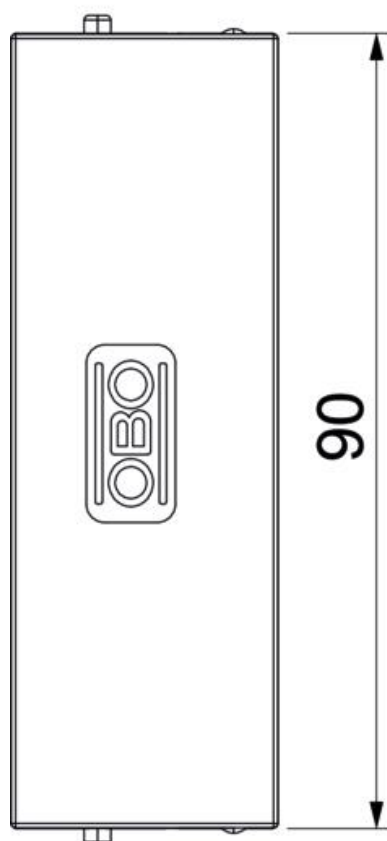

# Technical data sheet

Cord outlet, nominal size GES-2, with dust protection seal

Item number: 7407938

Cord outlet for installation in 2nd generation service outlets - GES-2. Use only in dry-cleaned floors. Spare part.

## Master data

Item number	7407938
Type	SA GES-2 1019
Description 1	Cord outlet, complete
Description 2	for GES(R)9-2 GES6-2 GES4-2
Manufacturer	OBO
Colour	Grey-beige; RAL 1019
Material	Polyamide
Smallest sales unit	1
Unit of quantity	Piece
Weight	1.4 kg
Weight unit	kg/100 pc.
CO2 Footprint (GWP) Cradle-to-Gate	0,116 kg CO2e / 1 Piece

# Technical data sheet

Cord outlet, nominal size GES-2, with dust protection seal

Item number: 7407938

## Dimensions

Length	30 mm
Width	90 mm
Height	17 mm