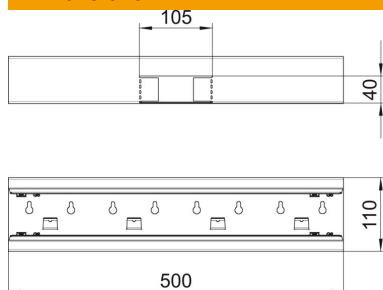

Technical data sheet

T piece, symmetrical, for device installation trunking Rapid 80 type GS-S70110

Item number: 6277060

T piece suitable for direct wall mounting.

St Steel

Master data

Item number	6277060
Type	GS-ST70110RW
Description 1	T piece
Description 2	symmetrical
Manufacturer	OBO
Dimension	70x110x500
Colour	Pure white; RAL 9010
Material	Steel
Smallest sales unit	1
Unit of quantity	Piece
Weight	127 kg
Weight unit	kg/100 pc.
CO2 Footprint (GWP) Cradle-to-Gate	3,0239 kg CO2e / 1 Piece

Technical data sheet

T piece, symmetrical, for device installation trunking Rapid 80 type GS-S70110

Item number: 6277060

Dimensions

Length	500 mm
Width	110 mm
Height	70 mm

Technical data

Number of covers	1
Version for	Base
for duct width	110 mm
for trunking height	70 mm
Halogen-free	yes
Cable retaining clip	no
Duct connector	no
Cover mounting type	Internal
Mounting perforation in base	yes
Cover width	76.5 mm
Protection rating	IP30
Protective film	yes
Protection rating IK code	IK10
Symmetrical	yes
Permitted temperature range, max.	60 °C
Permitted temperature range, min.	-25 °C