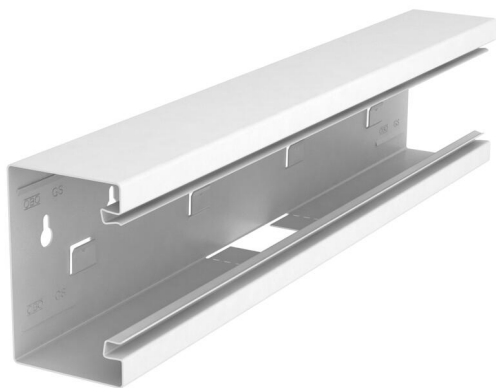

Technical data sheet

T piece, symmetrical, for device installation trunking Rapid 80 type GS-S70110

Item number: 6277060

T piece suitable for direct wall mounting.

St Steel

Master data

Item number	6277060
Type	GS-ST70110RW
Description 1	T piece
Description 2	symmetrical
Manufacturer	OBO
Dimension	70x110x500
Colour	Pure white; RAL 9010
Material	Steel
Smallest sales unit	1
Unit of quantity	Piece
Weight	127 kg
Weight unit	kg/100 pc.
CO2 Footprint (GWP) Cradle-to-Gate	3,0239 kg CO2e / 1 Piece

Technical data sheet

T piece, symmetrical, for device installation trunking Rapid 80 type GS-S70110

Item number: 6277060

Dimensions

Length	500 mm
Width	110 mm
Height	70 mm

Technical data

Number of covers	1
Version for	Base
for duct width	110 mm
for trunking height	70 mm
Halogen-free	yes
Cable retaining clip	no
Duct connector	no
Cover mounting type	Internal
Mounting perforation in base	yes
Cover width	76.5 mm
Protection rating	IP30
Protective film	yes
Protection rating IK code	IK10
Symmetrical	yes
Permitted temperature range, max.	60 °C
Permitted temperature range, min.	-25 °C