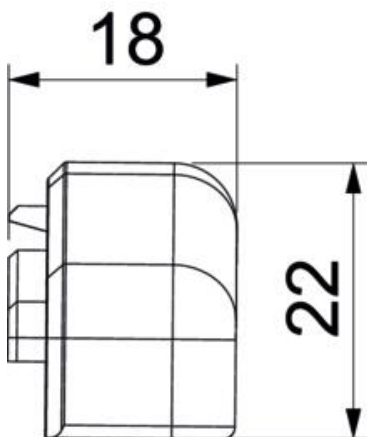

# Technical data sheet

End piece SL ESli2050

Item number: 6132293

End piece (left) as a fitting for the skirting trunking.  
For a clean end to the trunking system. For attaching to the trunking ends.

**PVC** Polyvinylchloride

## Master data

Item number	6132293
Type	SL ESli2050 rws
Description 1	End piece left
Description 2	SL 20x50 9010
Manufacturer	OBO
Colour	Pure white; RAL 9010
Material	Polyvinylchloride
Smallest sales unit	10
Unit of quantity	Piece
Weight	0.49 kg
Weight unit	kg/100 pc.
CO2 Footprint (GWP) Cradle-to-Gate	0,0223 kg CO2e / 1 Piece

# Technical data sheet

End piece SL ESli2050

Item number: 6132293

## Dimensions

Length	22 mm
Width	18 mm
Height	52 mm