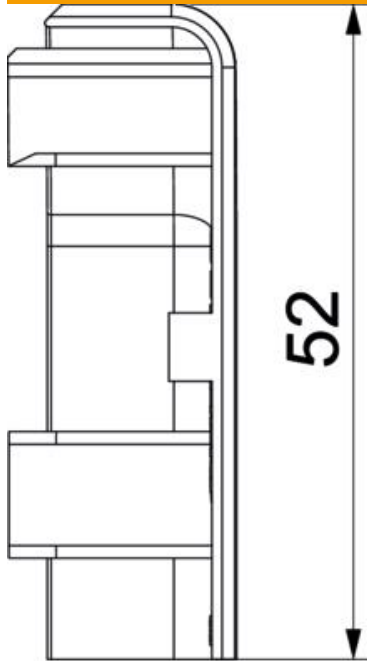

# Technical data sheet

End piece SL ESli2050

Item number: 6132293

End piece (left) as a fitting for the skirting trunking.  
For a clean end to the trunking system. For attaching to the trunking ends.

**PVC** Polyvinylchloride

## Master data

Item number	6132293
Type	SL ESli2050 rws
Description 1	End piece left
Description 2	SL 20x50 9010
Manufacturer	OBO
Colour	Pure white; RAL 9010
Material	Polyvinylchloride
Smallest sales unit	10
Unit of quantity	Piece
Weight	0.49 kg
Weight unit	kg/100 pc.
CO2 Footprint (GWP) Cradle-to-Gate	0,0223 kg CO2e / 1 Piece

# Technical data sheet

End piece SL ESli2050

Item number: 6132293

## Dimensions

Length	22 mm
Width	18 mm
Height	52 mm