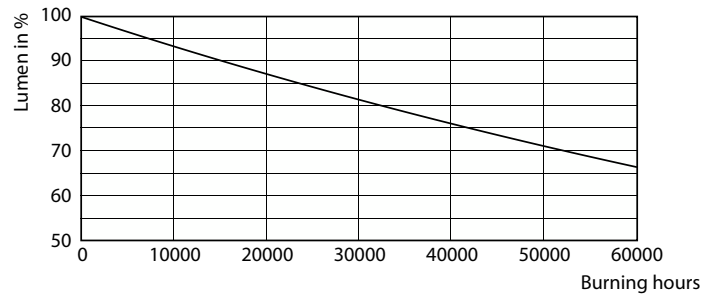

Lumen Maintenance Diagram - CorePro LEDtube 1500mm UO 24.9W 3CCT T8