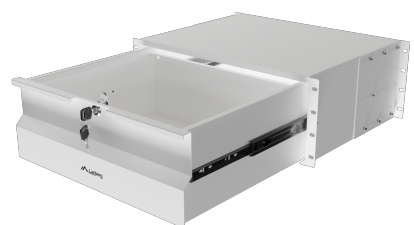

AK-2004-S

19" RACK DRAWER

PRODUCT FEATURES:

- Pre-punched cable opening in the rear panel of the drawer,
- M6 screws included.

PRODUCT SPECIFICATION:

Type	Drawer
Size	19"
Quantity included	1
Material	Steel
Colour	Gray
RAL color	RAL7035
ICT height	4 U
Maximum static load	90 kg
Range of adjustment	from 360 up to 610 mm
Mounting rails thickness	1,5 mm
Dimensions	360 x 482,6 x 176 mm
Weight	10 kg
Required amount of screws	8
Included Accessories	M6 screws