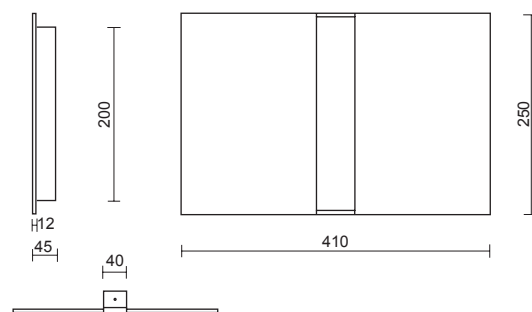

TT LED KINKIET

BRACKET