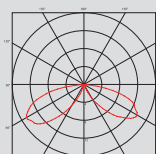

ENG

A modern, accentuating lighting luminaire with a very sublime and esthetic form. The appropriate orientation of the light beam, combined with low power of light sources, allowed to create a unique visual effect.

Materials: body made of anodized aluminum; opal diffuser made of PMMA

Installation: wall mounted

Power supply: 230V

TT LED KINKIET