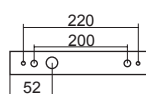

TT LED KINKIET

BRACKET