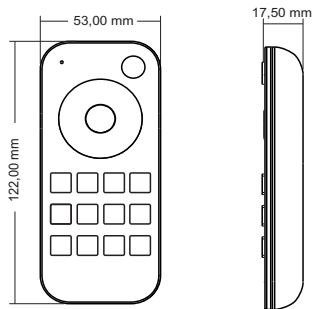

Pilot to taśm RGB /RGB+CCT

Controller to RGB/RGB+CCT led strips.

WIFI

30m

PD027255

5908293927255

3VDC (2 x AAA)

> 5mA

> 10µA

2 lata

do 30m

122 x 53 x 17,5

100 000

-30/+55

60g

RF (2,4GHz)