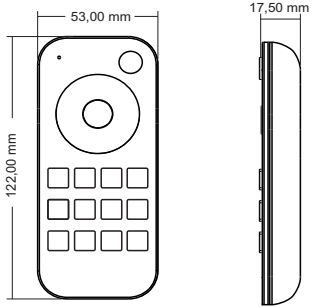

## Controller to RGB+CCT led strips (universal).

WIFI

30m

**PD027262**

5908293927262

3VDC (2 x AAA)

> 5mA

> 10µA