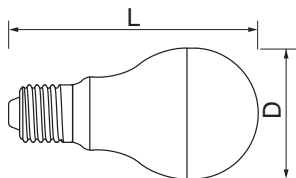

LED3-GU10-1,5W

LAMPA LED, LED LAMP, LED LAMPE, LED LAMPÀ, LED LAMPA

LED SMD2835	~220-240V /50Hz	30000h	120°	Ra >80	PF >0,5
Ei A+	ON OFF ≥15000	T start <0,5s	T 0-60% <1s	LLMF >70%	MacAdam ≤6
		CE	RoHS COMPLIANT		no accent spot

LxD | 55x50mm

	INDEX							
LED3-GU10-1,5W-WW	0102028	GU10	1,5W	100lm	10W		3000K	100
LED3-GU10-1,5W-NW	0102029	GU10	1,5W	100lm	10W		4000K	100
LED3-GU10-1,5W-CW	0102030	GU10	1,5W	100lm	10W		6400K	100